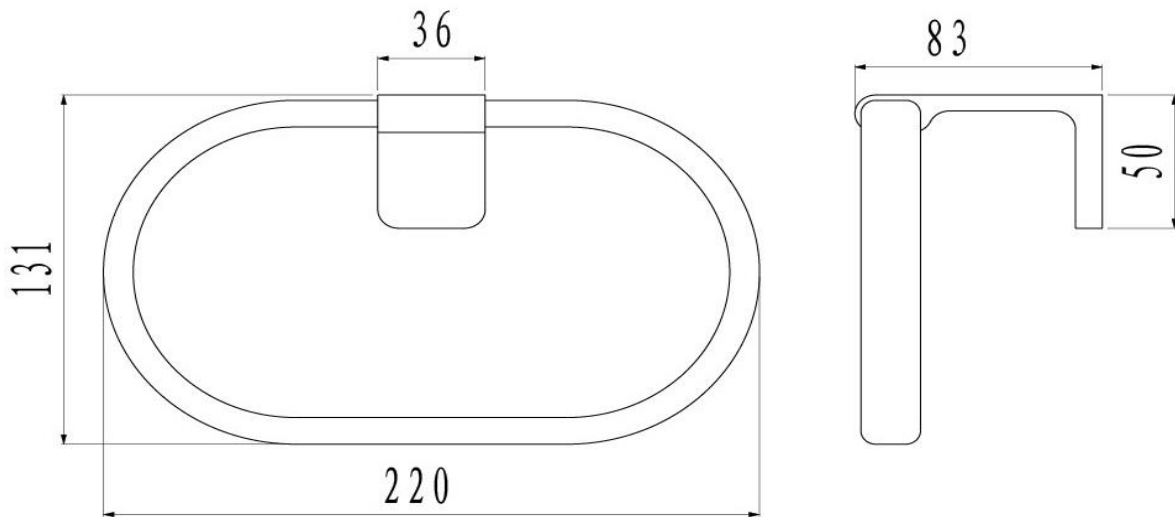

Abode Towel Ring

FWA07BL
Abode Towel Ring Matte Black

Wall mounted toilet roll holder finished in matte black

CARE AND USE

Tapware

All finishes are smooth, abrasion resistant, corrosion resistant, fade-proof and easy to clean. All finishes are super hard wearing surfaces that won't chip, peel or tarnish with normal use. All surfaces should be regularly wiped clean with non scouring, neutral wash solutions.