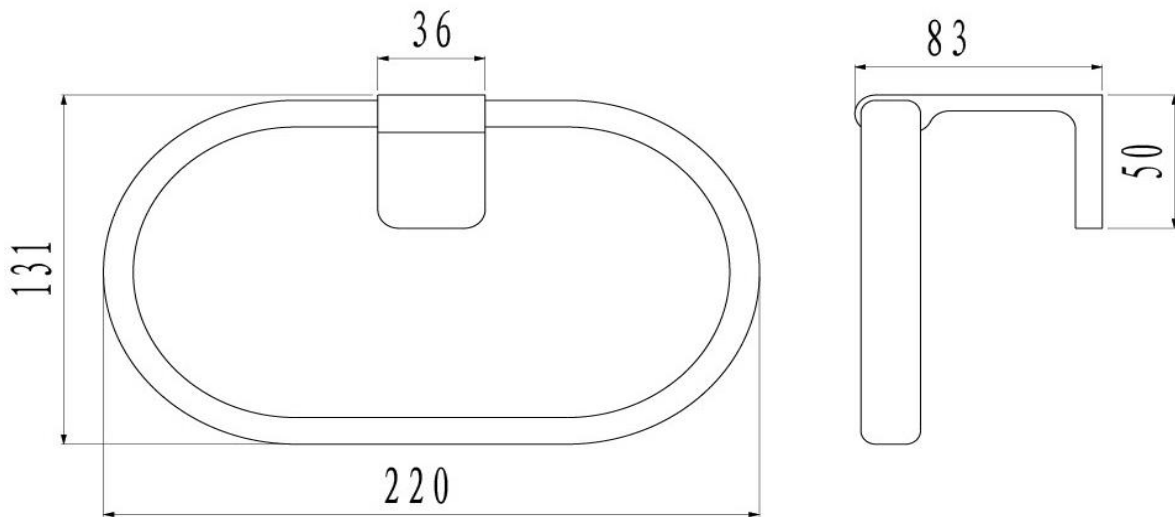

Abode Towel Ring

FWA07BN
Abode Towel Ring Brushed Nickel

Wall mounted toilet roll holder finished in brushed nickel

CARE AND USE

Tapware

All finishes are smooth, abrasion resistant, corrosion resistant, fade-proof and easy to clean. All finishes are super hard wearing surfaces that won't chip, peel or tarnish with normal use. All surfaces should be regularly wiped clean with non scouring, neutral wash solutions.