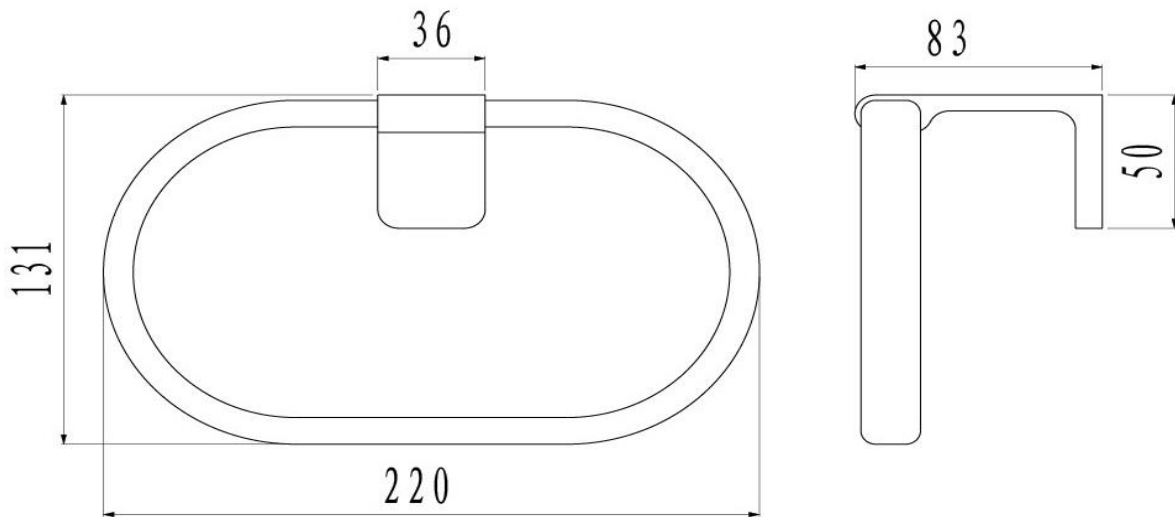

Abode Towel Ring

FWA07CP
Abode Towel Ring Chrome

Wall mounted toilet roll holder finished in chrome

CARE AND USE

Tapware

All finishes are smooth, abrasion resistant, corrosion resistant, fade-proof and easy to clean. All finishes are super hard wearing surfaces that won't chip, peel or tarnish with normal use. All surfaces should be regularly wiped clean with non scouring, neutral wash solutions.