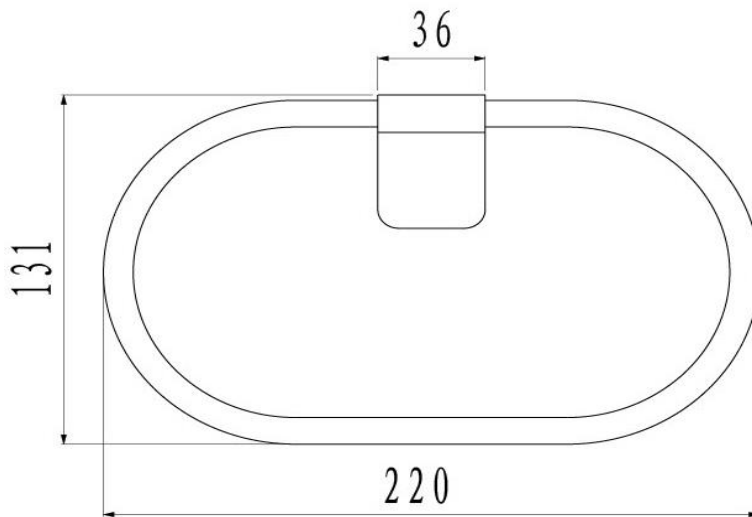

Abode Towel Ring

FWA07GM

Abode Towel Ring Gun Metal

Wall mounted toilet roll holder finished in gun metal

CARE AND USE

Tapware

All finishes are smooth, abrasion resistant, corrosion resistant, fade-proof and easy to clean. All finishes are super hard wearing surfaces that won't chip, peel or tarnish with normal use. All surfaces should be regularly wiped clean with non scouring, neutral wash solutions.