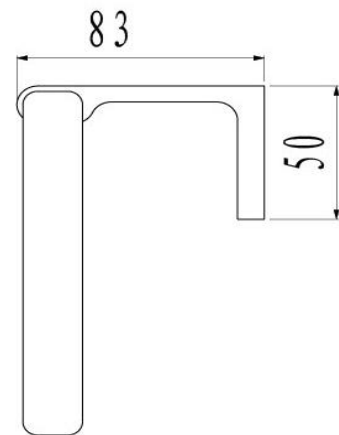

Abode Towel Ring

FWA07GM

Abode Towel Ring Gun Metal

Wall mounted toilet roll holder finished in gun metal

CARE AND USE

Tapware

All finishes are smooth, abrasion resistant, corrosion resistant, fade-proof and easy to clean. All finishes are super hard wearing surfaces that won't chip, peel or tarnish with normal use. All surfaces should be regularly wiped clean with non scouring, neutral wash solutions.