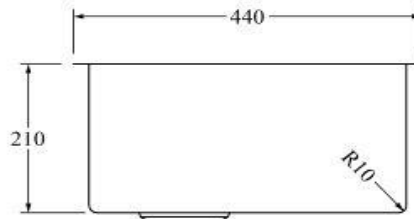

Aspen PVD 400mm Single Kitchen Sink

AS44BB

Aspen PVD 400mm Single Kitchen Sink Brushed Brass

Single kitchen sink insert in a brushed stainless finish

Waste and overflow included

400w x 400h x 210d (mm)

Note: Can be either installed via top mount or undermount installation