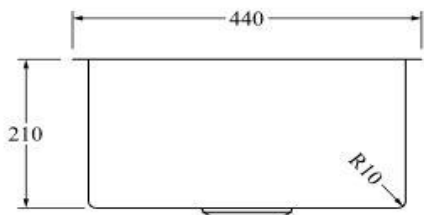

Aspen PVD 400mm Single Kitchen Sink

AS44BB

Aspen PVD 400mm Single Kitchen Sink Brushed Brass

Single kitchen sink insert in a brushed stainless finish

Waste and overflow included

400w x 400h x 210d (mm)

Note: Can be either installed via top mount or undermount installation