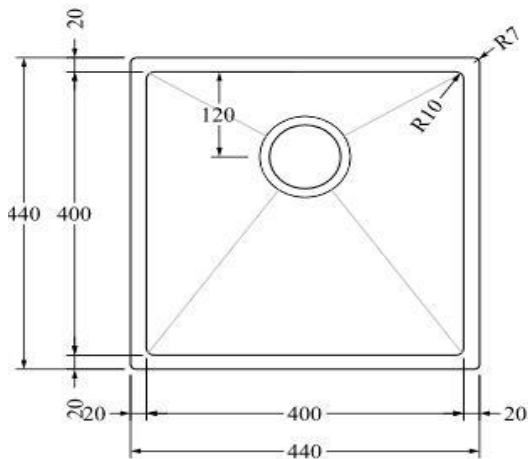

Aspen PVD 400mm Single Kitchen Sink

AS44BB

Aspen PVD 400mm Single Kitchen Sink Brushed Brass

Single kitchen sink insert in a brushed stainless finish

Waste and overflow included

400w x 400h x 210d (mm)

Note: Can be either installed via top mount or undermount installation