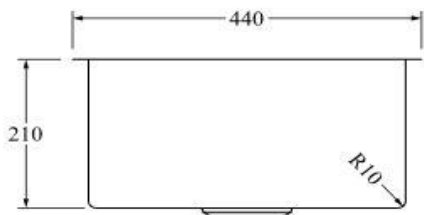

Aspen PVD 400mm Single Kitchen Sink

AS44BC

Aspen PVD 400mm Single Kitchen Sink Brushed Copper

Single kitchen sink insert in a brushed copper finish

Waste and overflow included

400w x 400h x 210d (mm)

Note: Can be either installed via top mount or undermount installation