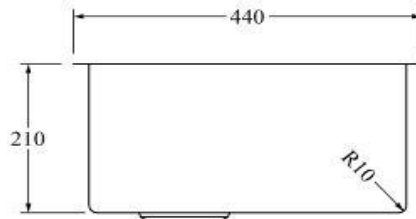

Aspen PVD 400mm Single Kitchen Sink

AS44BC

Aspen PVD 400mm Single Kitchen Sink Brushed Copper

Single kitchen sink insert in a brushed copper finish

Waste and overflow included

400w x 400h x 210d (mm)

Note: Can be either installed via top mount or undermount installation