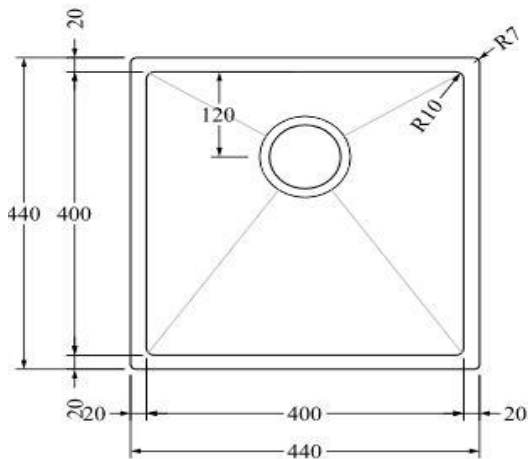

Aspen PVD 400mm Single Kitchen Sink

AS44BC

Aspen PVD 400mm Single Kitchen Sink Brushed Copper

Single kitchen sink insert in a brushed copper finish

Waste and overflow included

400w x 400h x 210d (mm)

Note: Can be either installed via top mount or undermount installation