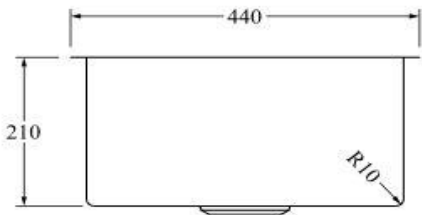

Aspen PVD 400mm Single Kitchen Sink

AS44SS

Aspen PVD 400mm Single Kitchen Sink Brushed Stainless

Single kitchen sink insert in a brushed stainless finish

Waste and overflow included

400w x 400h x 210d (mm)

Note: Can be either installed via top mount or undermount installation

CARE AND USE

Aspen Sinks & Accessories

All finishes are smooth, abrasion resistant, corrosion resistant, fade-proof and easy to clean. All finishes are super hard wearing surfaces that won't chip, peel or tarnish with normal use. All surfaces should be regularly wiped clean with non scouring, neutral wash solutions.

LIMITED PRODUCT WARRANTIES

To be read in conjunction with and subject to all terms and conditions contained in the Waterware 'Producer Statement' available on-line (<http://www.waterware.co.nz/media-downloads>) From date of purchase, Waterware Services warrants products from the following categories to be free from manufacturing defect subject to exclusions (if applicable):

Category	Domestic Installations	Commercial Installations	Exclusions	Wels
Aspen Sinks	2 years parts/labour + 8 years parts only	1 year parts and labour + 1 year parts only	None	Not required