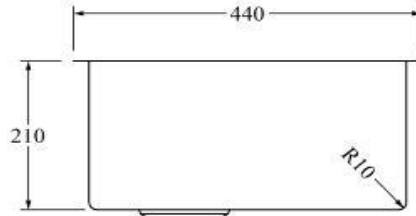

Aspen PVD 400mm Single Kitchen Sink

AS44SS

Aspen PVD 400mm Single Kitchen Sink Brushed Stainless

Single kitchen sink insert in a brushed stainless finish

Waste and overflow included

400w x 400h x 210d (mm)

Note: Can be either installed via top mount or undermount installation

CARE AND USE

Aspen Sinks & Accessories

All finishes are smooth, abrasion resistant, corrosion resistant, fade-proof and easy to clean. All finishes are super hard wearing surfaces that won't chip, peel or tarnish with normal use. All surfaces should be regularly wiped clean with non scouring, neutral wash solutions.

LIMITED PRODUCT WARRANTIES

To be read in conjunction with and subject to all terms and conditions contained in the Waterware 'Producer Statement' available on-line (<http://www.waterware.co.nz/media-downloads>) From date of purchase, Waterware Services warrants products from the following categories to be free from manufacturing defect subject to exclusions (if applicable):

Category	Domestic Installations	Commercial Installations	Exclusions	Wels
Aspen Sinks	2 years parts/labour + 8 years parts only	1 year parts and labour + 1 year parts only	None	Not required