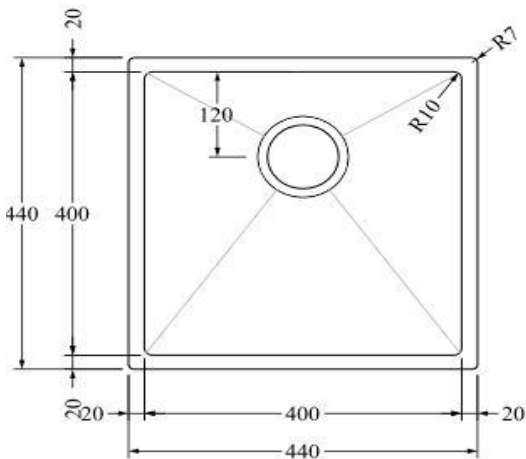

Aspen PVD 400mm Single Kitchen Sink

AS44SS

Aspen PVD 400mm Single Kitchen Sink Brushed Stainless

Single kitchen sink insert in a brushed stainless finish

Waste and overflow included

400w x 400h x 210d (mm)

Note: Can be either installed via top mount or undermount installation

CARE AND USE

Aspen Sinks & Accessories

All finishes are smooth, abrasion resistant, corrosion resistant, fade-proof and easy to clean. All finishes are super hard wearing surfaces that won't chip, peel or tarnish with normal use. All surfaces should be regularly wiped clean with non scouring, neutral wash solutions.

LIMITED PRODUCT WARRANTIES

To be read in conjunction with and subject to all terms and conditions contained in the Waterware 'Producer Statement' available on-line (<http://www.waterware.co.nz/media-downloads>) From date of purchase, Waterware Services warrants products from the following categories to be free from manufacturing defect subject to exclusions (if applicable):

Category	Domestic Installations	Commercial Installations	Exclusions	Wels
Aspen Sinks	2 years parts/labour + 8 years parts only	1 year parts and labour + 1 year parts only	None	Not required