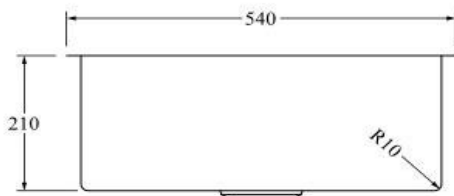

Aspen PVD 500mm Single Kitchen Sink

AS54BB

Aspen PVD 500mm Single Kitchen Sink Brushed Brass

Single kitchen sink insert in a brushed brass finish

Waste and overflow included

500w x 400h x 210d (mm)

Note: Can be either installed via top mount or undermount installation