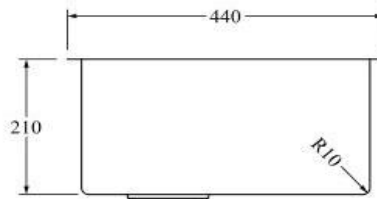

Aspen PVD 500mm Single Kitchen Sink

AS54BB

Aspen PVD 500mm Single Kitchen Sink Brushed Brass

Single kitchen sink insert in a brushed brass finish

Waste and overflow included

500w x 400h x 210d (mm)

Note: Can be either installed via top mount or undermount installation