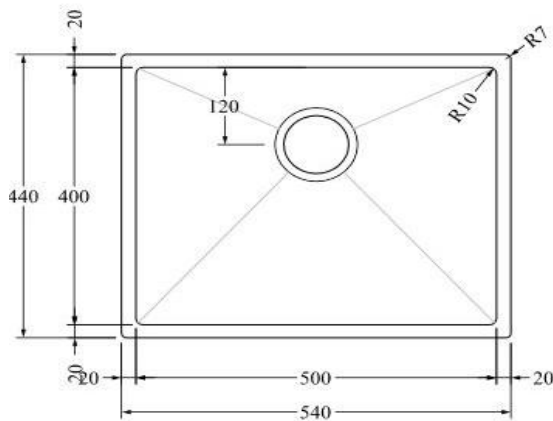

Aspen PVD 500mm Single Kitchen Sink

AS54BB

Aspen PVD 500mm Single Kitchen Sink Brushed Brass

Single kitchen sink insert in a brushed brass finish

Waste and overflow included

500w x 400h x 210d (mm)

Note: Can be either installed via top mount or undermount installation