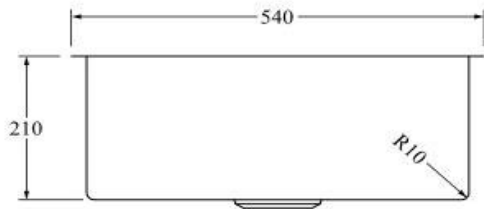

Aspen PVD 500mm Single Kitchen Sink

AS54BC

Aspen PVD 500mm Single Kitchen Sink Brushed Copper

Single kitchen sink insert in a brushed copper finish

Waste and overflow included

500w x 400h x 210d (mm)

Note: Can be either installed via top mount or undermount installation