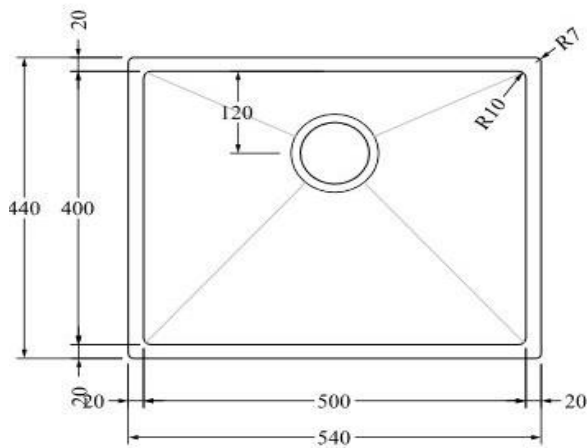

Aspen PVD 500mm Single Kitchen Sink

AS54BC

Aspen PVD 500mm Single Kitchen Sink Brushed Copper

Single kitchen sink insert in a brushed copper finish

Waste and overflow included

500w x 400h x 210d (mm)

Note: Can be either installed via top mount or undermount installation