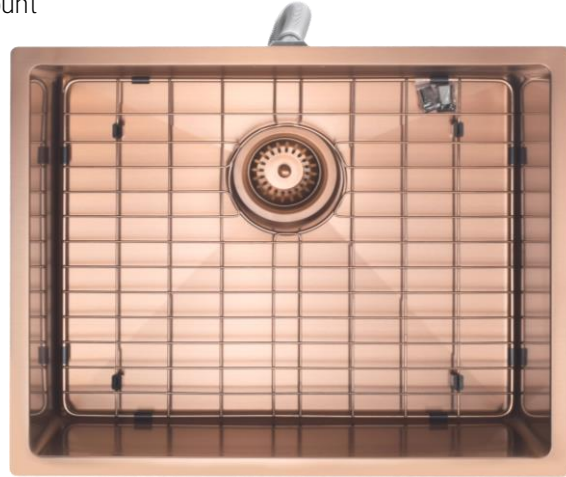

Aspen PVD 500mm Single Kitchen Sink

AS54BC

Aspen PVD 500mm Single Kitchen Sink Brushed Copper

Single kitchen sink insert in a brushed copper finish

Waste and overflow included

500w x 400h x 210d (mm)

Note: Can be either installed via top mount or undermount installation

CARE AND USE

Aspen Sinks & Accessories

All finishes are smooth, abrasion resistant, corrosion resistant, fade-proof and easy to clean. All finishes are super hard wearing surfaces that won't chip, peel or tarnish with normal use. All surfaces should be regularly wiped clean with non scouring, neutral wash solutions.