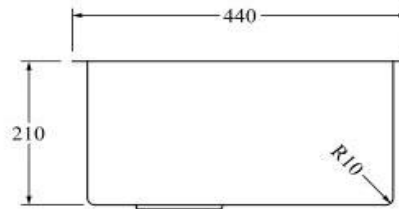

Aspen PVD 500mm Single Kitchen Sink

AS54BC

Aspen PVD 500mm Single Kitchen Sink Brushed Copper

Single kitchen sink insert in a brushed copper finish

Waste and overflow included

500w x 400h x 210d (mm)

Note: Can be either installed via top mount or undermount installation