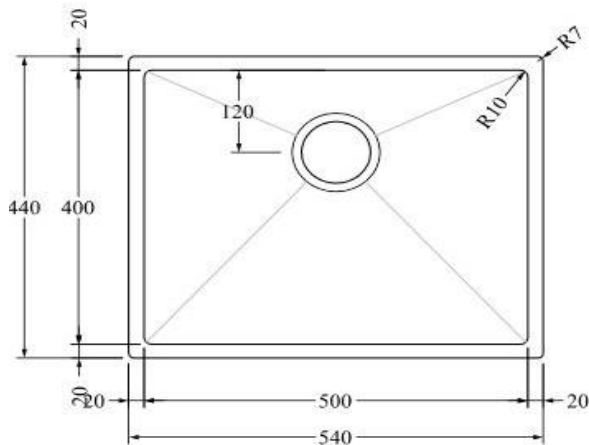

Aspen PVD 500mm Single Kitchen Sink

AS54MB

Aspen PVD 500mm Single Kitchen Sink Matte Black

Single kitchen sink insert in a matte black finish

Waste and overflow included

500w x 400h x 210d (mm)

Note: Can be either installed via top mount or undermount installation