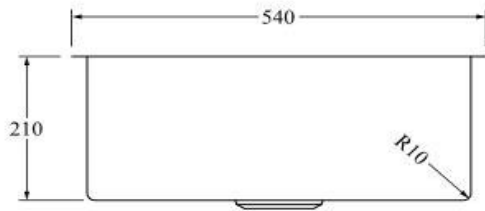

Aspen PVD 500mm Single Kitchen Sink

AS54MB

Aspen PVD 500mm Single Kitchen Sink Matte Black

Single kitchen sink insert in a matte black finish

Waste and overflow included

500w x 400h x 210d (mm)

Note: Can be either installed via top mount or undermount installation