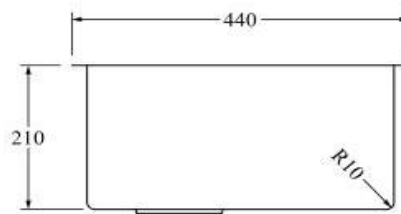

Aspen PVD 500mm Single Kitchen Sink

AS54MB

Aspen PVD 500mm Single Kitchen Sink Matte Black

Single kitchen sink insert in a matte black finish

Waste and overflow included

500w x 400h x 210d (mm)

Note: Can be either installed via top mount or undermount installation