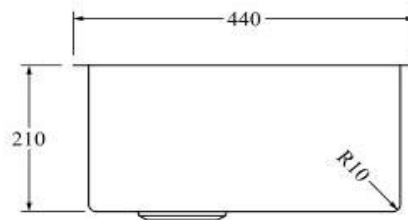

Aspen PVD 500mm Single Kitchen Sink

AS54SS

Aspen PVD 500mm Single Kitchen Sink Brushed Stainless

Single kitchen sink insert in a brushed stainless finish

Waste and overflow included

500w x 400h x 210d (mm)

Note: Can be either installed via top mount or undermount installation

CARE AND USE

Aspen Sinks & Accessories

All finishes are smooth, abrasion resistant, corrosion resistant, fade-proof and easy to clean. All finishes are super hard wearing surfaces that won't chip, peel or tarnish with normal use. All surfaces should be regularly wiped clean with non scouring, neutral wash solutions.

LIMITED PRODUCT WARRANTIES

To be read in conjunction with and subject to all terms and conditions contained in the Waterware 'Producer Statement' available on-line (<http://www.waterware.co.nz/media-downloads>) From date of purchase, Waterware Services warrants products from the following categories to be free from manufacturing defect subject to exclusions (if applicable):

Category	Domestic Installations	Commercial Installations	Exclusions	Wels
Aspen Sinks	2 years parts/labour + 8 years parts only	1 year parts and labour + 1 year parts only	None	Not required