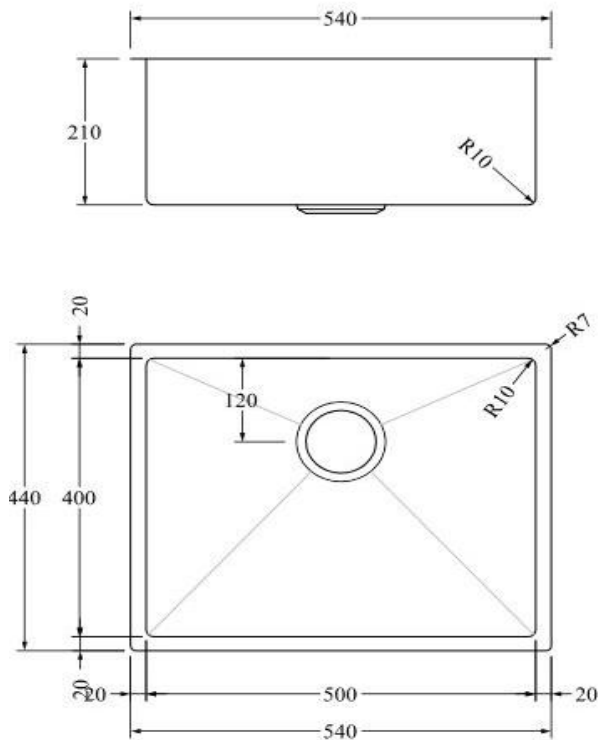

Aspen PVD 500mm Single Kitchen Sink

AS54SS

Aspen PVD 500mm Single Kitchen Sink Brushed Stainless

Single kitchen sink insert in a brushed stainless finish

Waste and overflow included

500w x 400h x 210d (mm)

Note: Can be either installed via top mount or undermount installation

CARE AND USE

Aspen Sinks & Accessories

All finishes are smooth, abrasion resistant, corrosion resistant, fade-proof and easy to clean. All finishes are super hard wearing surfaces that won't chip, peel or tarnish with normal use. All surfaces should be regularly wiped clean with non scouring, neutral wash solutions.

LIMITED PRODUCT WARRANTIES

To be read in conjunction with and subject to all terms and conditions contained in the Waterware 'Producer Statement' available on-line (<http://www.waterware.co.nz/media-downloads>) From date of purchase, Waterware Services warrants products from the following categories to be free from manufacturing defect subject to exclusions (if applicable):

Category	Domestic Installations	Commercial Installations	Exclusions	Wels
Aspen Sinks	2 years parts/labour + 8 years parts only	1 year parts and labour + 1 year parts only	None	Not required