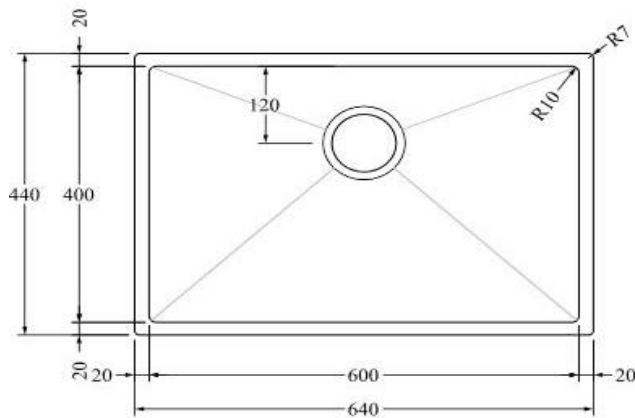

Aspen PVD 600mm Single Kitchen Sink

AS64BC

Aspen PVD 600mm Single Kitchen Sink Brushed Copper

Single kitchen sink insert in a brushed copper finish

Waste and overflow included

600w x 400h x 210d (mm)

Note: Can be either installed via top mount or undermount installation