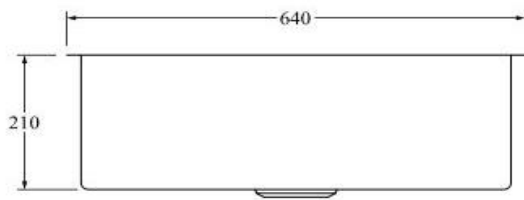

Aspen PVD 600mm Single Kitchen Sink

AS64BC

Aspen PVD 600mm Single Kitchen Sink Brushed Copper

Single kitchen sink insert in a brushed copper finish

Waste and overflow included

600w x 400h x 210d (mm)

Note: Can be either installed via top mount or undermount installation