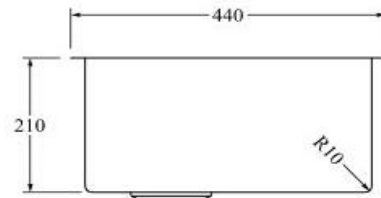

Aspen PVD 600mm Single Kitchen Sink

AS64BC

Aspen PVD 600mm Single Kitchen Sink Brushed Copper

Single kitchen sink insert in a brushed copper finish

Waste and overflow included

600w x 400h x 210d (mm)

Note: Can be either installed via top mount or undermount installation