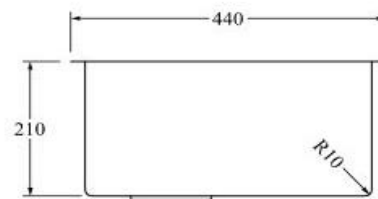

Aspen PVD 600mm Single Kitchen Sink

AS64SS

Aspen PVD 600mm Single Kitchen Sink Brushed Stainless

Single kitchen sink insert in a brushed stainless finish

Waste and overflow included

600w x 400h x 210d (mm)

Note: Can be either installed via top mount or undermount installation

CARE AND USE

Aspen Sinks & Accessories

All finishes are smooth, abrasion resistant, corrosion resistant, fade-proof and easy to clean. All finishes are super hard wearing surfaces that won't chip, peel or tarnish with normal use. All surfaces should be regularly wiped clean with non scouring, neutral wash solutions.

LIMITED PRODUCT WARRANTIES

To be read in conjunction with and subject to all terms and conditions contained in the Waterware 'Producer Statement' available on-line (<http://www.waterware.co.nz/media-downloads>) From date of purchase, Waterware Services warrants products from the following categories to be free from manufacturing defect subject to exclusions (if applicable):

Category	Domestic Installations	Commercial Installations	Exclusions	Wels
Aspen Sinks	2 years parts/labour + 8 years parts only	1 year parts and labour + 1 year parts only	None	Not required