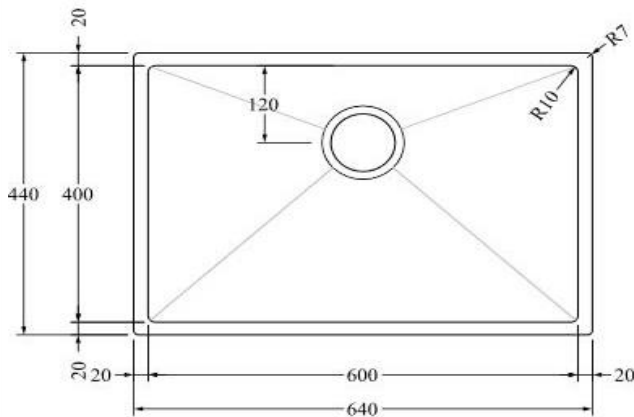

Aspen PVD 600mm Single Kitchen Sink

AS64SS

Aspen PVD 600mm Single Kitchen Sink Brushed Stainless

Single kitchen sink insert in a brushed stainless finish

Waste and overflow included

600w x 400h x 210d (mm)

Note: Can be either installed via top mount or undermount installation

CARE AND USE

Aspen Sinks & Accessories

All finishes are smooth, abrasion resistant, corrosion resistant, fade-proof and easy to clean. All finishes are super hard wearing surfaces that won't chip, peel or tarnish with normal use. All surfaces should be regularly wiped clean with non scouring, neutral wash solutions.

LIMITED PRODUCT WARRANTIES

To be read in conjunction with and subject to all terms and conditions contained in the Waterware 'Producer Statement' available on-line (<http://www.waterware.co.nz/media-downloads>) From date of purchase, Waterware Services warrants products from the following categories to be free from manufacturing defect subject to exclusions (if applicable):

Category	Domestic Installations	Commercial Installations	Exclusions	Wels
Aspen Sinks	2 years parts/labour + 8 years parts only	1 year parts and labour + 1 year parts only	None	Not required