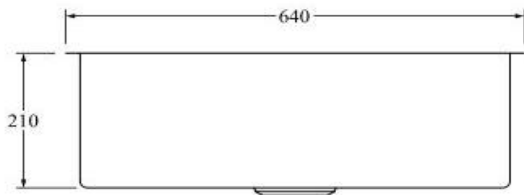

## Aspen PVD 600mm Single Kitchen Sink

AS64SS

Aspen PVD 600mm Single Kitchen Sink Brushed Stainless

Single kitchen sink insert in a brushed stainless finish

Waste and overflow included

600w x 400h x 210d (mm)

Note: Can be either installed via top mount or undermount installation