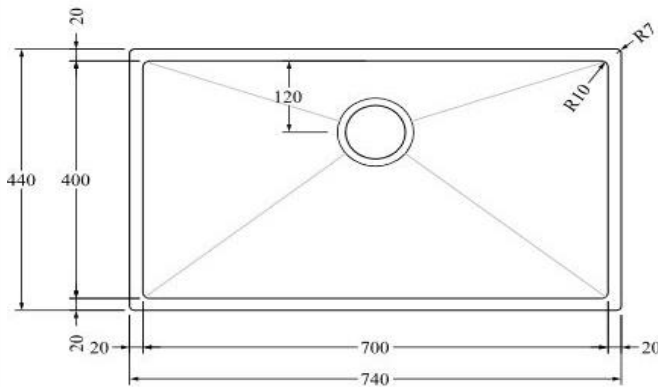

Aspen PVD 700mm Single Kitchen Sink

AS74BB

Aspen PVD 700mm Single Kitchen Sink Brushed Brass

Single kitchen sink insert in a brushed brass finish

Waste and overflow included

700w x 400h x 210d (mm)

Note: Can be either installed via top mount or undermount installation