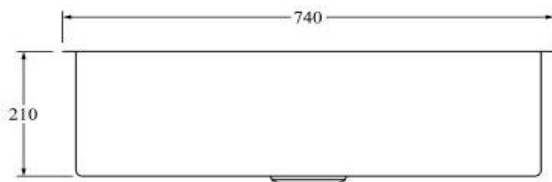

Aspen PVD 700mm Single Kitchen Sink

AS74BB

Aspen PVD 700mm Single Kitchen Sink Brushed Brass

Single kitchen sink insert in a brushed brass finish

Waste and overflow included

700w x 400h x 210d (mm)

Note: Can be either installed via top mount or undermount installation