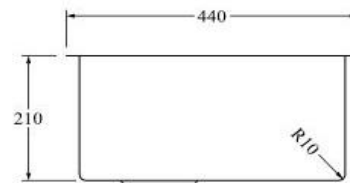

Aspen PVD 700mm Single Kitchen Sink

AS74BB

Aspen PVD 700mm Single Kitchen Sink Brushed Brass

Single kitchen sink insert in a brushed brass finish

Waste and overflow included

700w x 400h x 210d (mm)

Note: Can be either installed via top mount or undermount installation