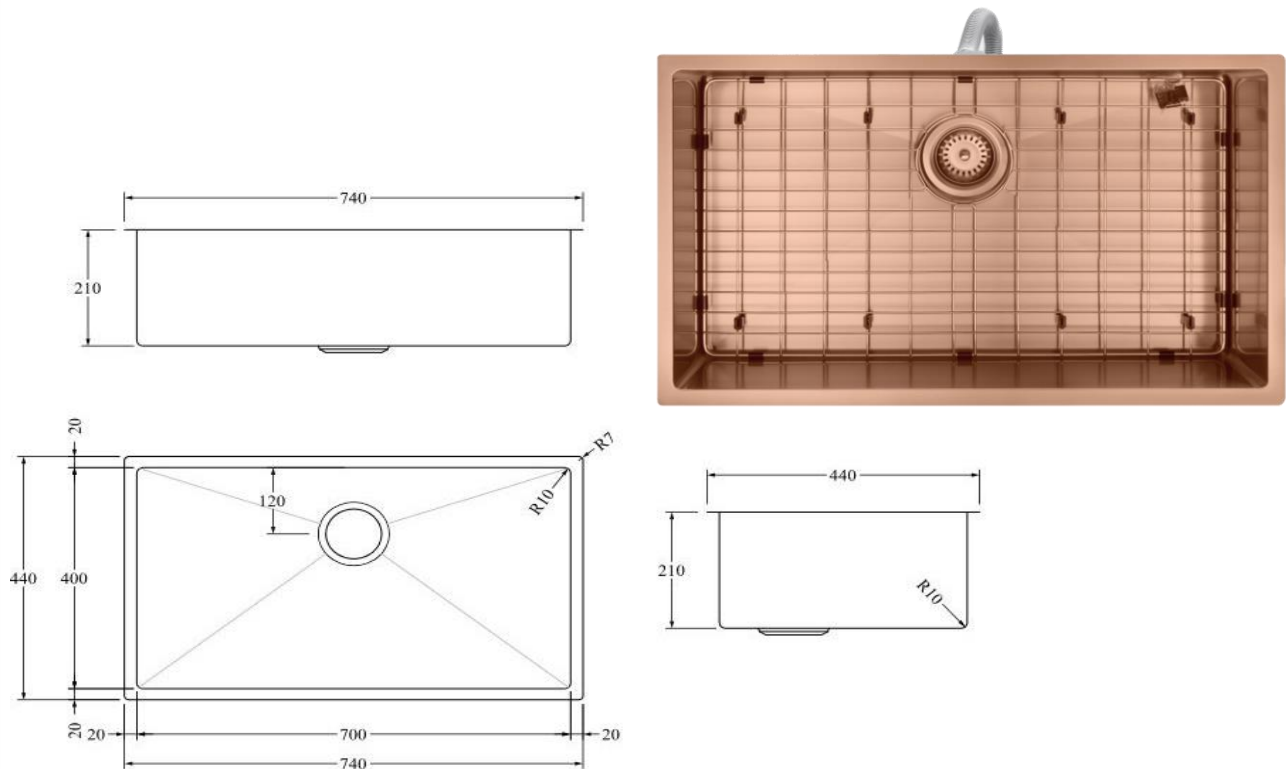

Aspen PVD 700mm Single Kitchen Sink

AS74BC

Aspen PVD 700mm Single Kitchen Sink Brushed Copper

Single kitchen sink insert in a brushed copper finish

Waste and overflow included

700w x 400h x 210d (mm)

Note: Can be either installed via top mount or undermount installation