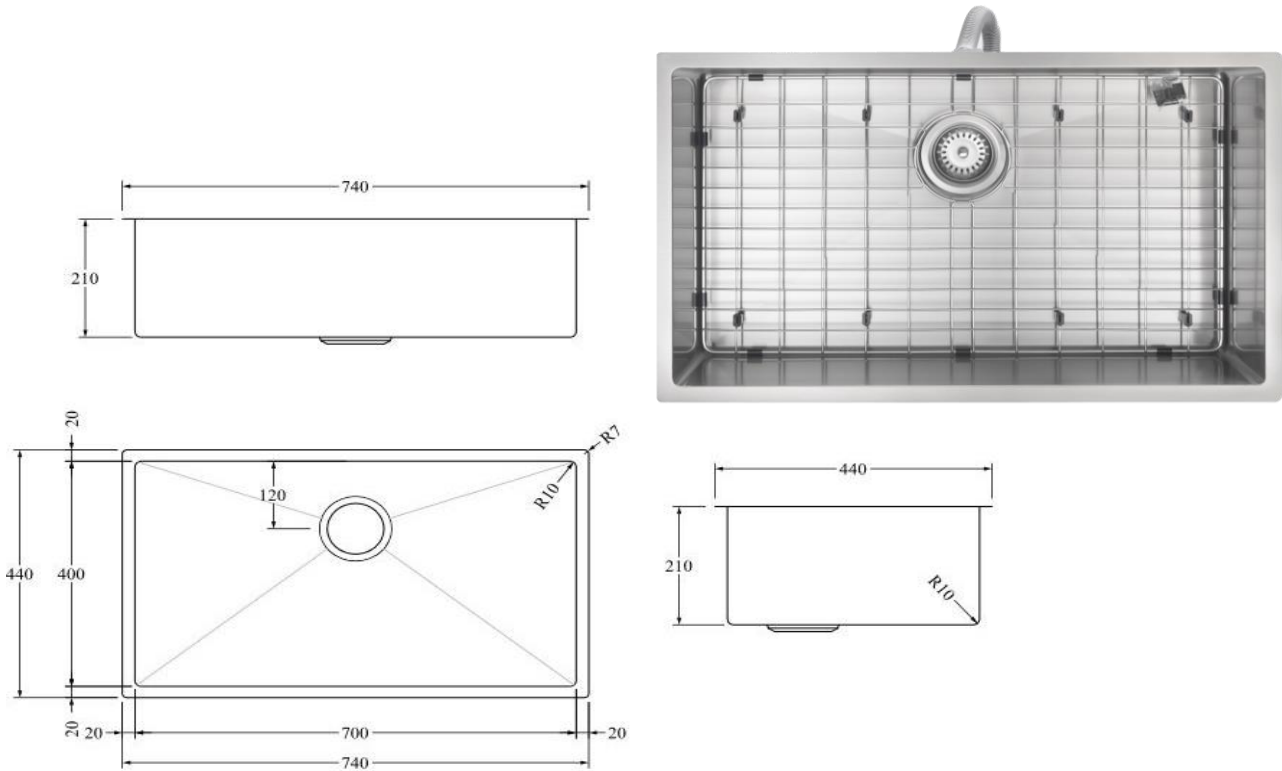

Aspen PVD 700mm Single Kitchen Sink

AS74SS

Aspen PVD 700mm Single Kitchen Sink Brushed Stainless

Single kitchen sink insert in a brushed stainless finish

Waste and overflow included

700w x 400h x 210d (mm)

Note: Can be either installed via top mount or undermount installation

CARE AND USE

Aspen Sinks & Accessories

All finishes are smooth, abrasion resistant, corrosion resistant, fade-proof and easy to clean. All finishes are super hard wearing surfaces that won't chip, peel or tarnish with normal use. All surfaces should be regularly wiped clean with non scouring, neutral wash solutions.

LIMITED PRODUCT WARRANTIES

To be read in conjunction with and subject to all terms and conditions contained in the Waterware 'Producer Statement' available on-line (<http://www.waterware.co.nz/media-downloads>) From date of purchase, Waterware Services warrants products from the following categories to be free from manufacturing defect subject to exclusions (if applicable):

Category	Domestic Installations	Commercial Installations	Exclusions	Wels
Aspen Sinks	2 years parts/labour + 8 years parts only	1 year parts and labour + 1 year parts only	None	Not required