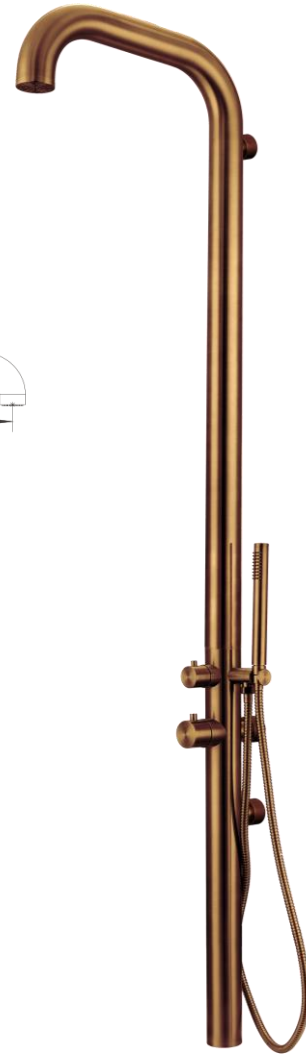

Outdoor Shower Tower

FWOD9010BC

Pacific Outdoor Shower Tower Brushed Copper

- 1790mm height x 410mm reach
- 316 Stainless Steel grade
- Rust resistant
- Wall mounted with integrated mixer and diverter function
- Mains pressure only
- Hot and Cold
- Adjustable flow and mix temperature
- Shower towers are sold with a protective bag, please ensure the bag is used to protect the shower when not in use, to maintain warranty

CARE AND USE

Tapware

All finishes are smooth, abrasion resistant, corrosion resistant, fade-proof and easy to clean. All finishes are super hard wearing surfaces that won't chip, peel or tarnish with normal use. All surfaces should be regularly wiped clean with non scouring, neutral wash solutions.