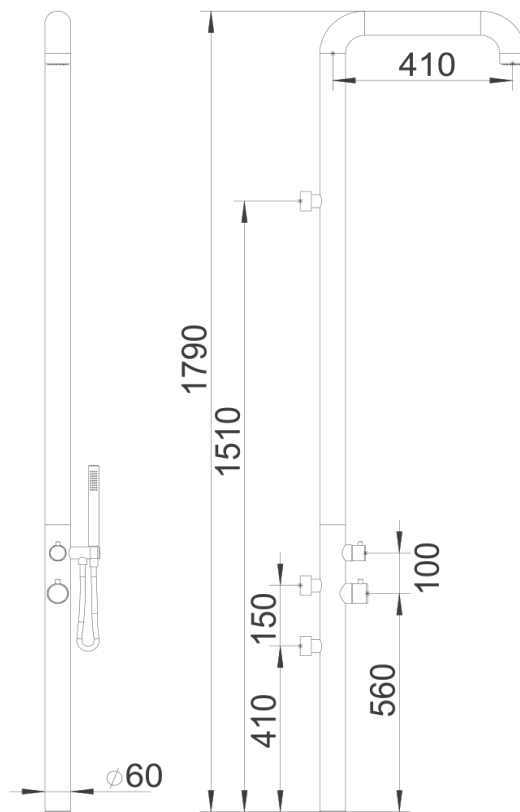

Outdoor Shower Tower

FWOD9010BC

Pacific Outdoor Shower Tower Brushed Copper

- 1790mm height x 410mm reach
- 316 Stainless Steel grade
- Rust resistant
- Wall mounted with integrated mixer and diverter function
- Mains pressure only
- Hot and Cold
- Adjustable flow and mix temperature
- Shower towers are sold with a protective bag, please ensure the bag is used to protect the shower when not in use, to maintain warranty