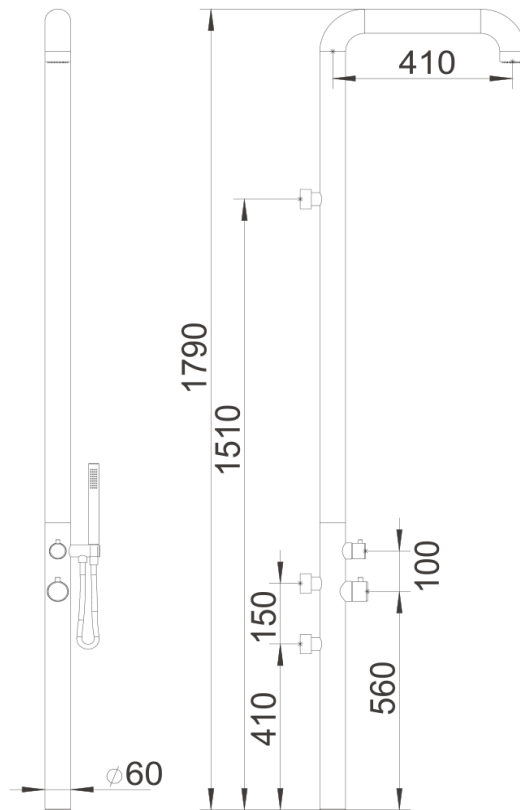

Outdoor Shower Tower

FWOD9010BG
Pacific Outdoor Shower Tower Brushed Gold

- 1790mm height x 410mm reach
- 316 Stainless Steel grade
- Rust resistant
- Wall mounted with integrated mixer and diverter function
- Mains pressure only
- Hot and Cold
- Adjustable flow and mix temperature
- Shower towers are sold with a protective bag, please ensure the bag is used to protect the shower when not in use, to maintain warranty