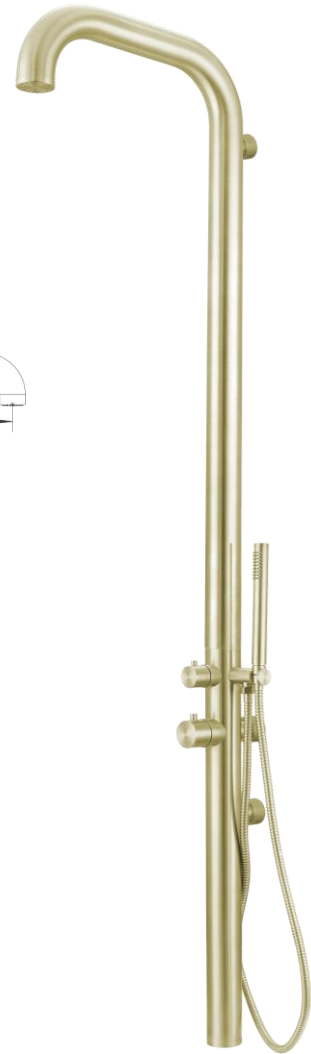

Outdoor Shower Tower

FWOD9010BG
Pacific Outdoor Shower Tower Brushed Gold

- 1790mm height x 410mm reach
- 316 Stainless Steel grade
- Rust resistant
- Wall mounted with integrated mixer and diverter function
- Mains pressure only
- Hot and Cold
- Adjustable flow and mix temperature
- Shower towers are sold with a protective bag, please ensure the bag is used to protect the shower when not in use, to maintain warranty

CARE AND USE

Tapware

All finishes are smooth, abrasion resistant, corrosion resistant, fade-proof and easy to clean. All finishes are super hard wearing surfaces that won't chip, peel or tarnish with normal use. All surfaces should be regularly wiped clean with non scouring, neutral wash solutions.