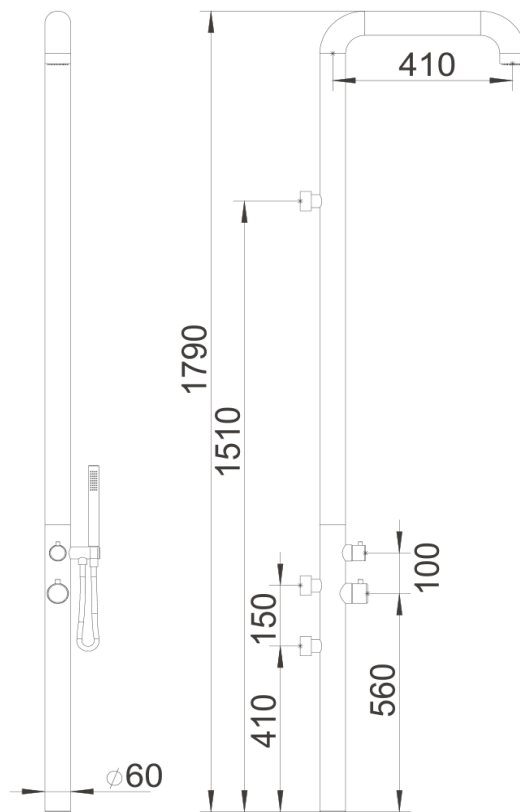

# Outdoor Shower Tower

FWOD9010GM  
Pacific Outdoor Shower Tower Gun Metal

- 1790mm height x 410mm reach
- 316 Stainless Steel grade
- Rust resistant
- Wall mounted with integrated mixer and diverter function
- Mains pressure only
- Hot and Cold
- Adjustable flow and mix temperature
- Shower towers are sold with a protective bag, please ensure the bag is used to protect the shower when not in use, to maintain warranty