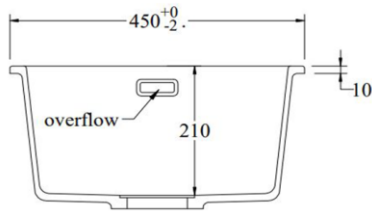

400w x 400h x 210d (mm), approx 28L bowl

Stain resistant

Sound insulated

Note: Can be either installed via top mount or undermount installation