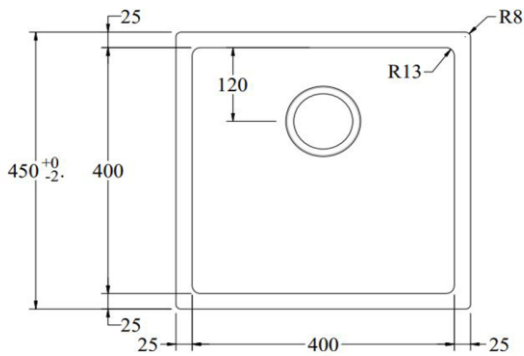

400w x 400h x 210d (mm), approx 28L bowl

Stain resistant

Sound insulated

Note: Can be either installed via top mount or undermount installation