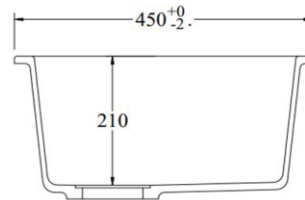

400w x 400h x 210d (mm), approx 28L bowl

Stain resistant

Sound insulated

Note: Can be either installed via top mount or undermount installation