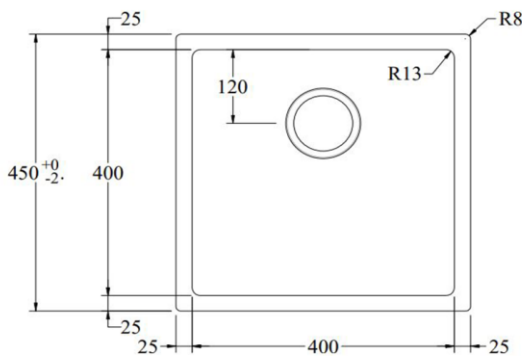

400w x 400h x 210d (mm), approx 28L bowl

Stain resistant

Sound insulated

Note: Can be either installed via top mount or undermount installation

CARE AND USE

Aura Sinks & Accessories

All finishes are smooth, abrasion resistant, corrosion resistant, fade-proof and easy to clean. All finishes are super hard wearing surfaces that won't chip, peel or tarnish with normal use. All surfaces should be regularly wiped clean with non scouring, neutral wash solutions.