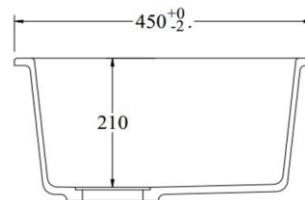

400w x 400h x 210d (mm), approx 28L bowl

Stain resistant

Sound insulated

Note: Can be either installed via top mount or undermount installation

CARE AND USE

Aura Sinks & Accessories

All finishes are smooth, abrasion resistant, corrosion resistant, fade-proof and easy to clean. All finishes are super hard wearing surfaces that won't chip, peel or tarnish with normal use. All surfaces should be regularly wiped clean with non scouring, neutral wash solutions.