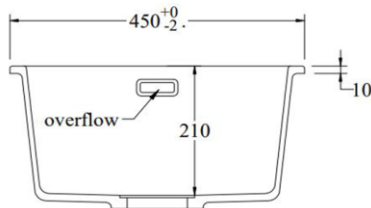

400w x 400h x 210d (mm), approx 28L bowl

Stain resistant

Sound insulated

Note: Can be either installed via top mount or undermount installation

CARE AND USE

Aura Sinks & Accessories

All finishes are smooth, abrasion resistant, corrosion resistant, fade-proof and easy to clean. All finishes are super hard wearing surfaces that won't chip, peel or tarnish with normal use. All surfaces should be regularly wiped clean with non scouring, neutral wash solutions.