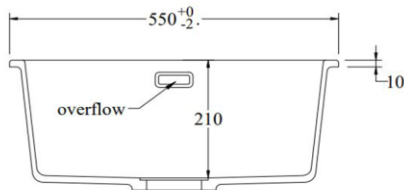

500w x 400h x 210d (mm), approx 36L bowl

Stain resistant

Sound insulated

Note: Can be either installed via top mount or undermount installation

CARE AND USE

Aura Sinks & Accessories

All finishes are smooth, abrasion resistant, corrosion resistant, fade-proof and easy to clean. All finishes are super hard wearing surfaces that won't chip, peel or tarnish with normal use. All surfaces should be regularly wiped clean with non scouring, neutral wash solutions.