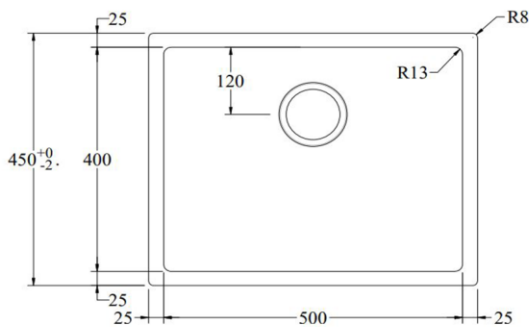

500w x 400h x 210d (mm), approx 36L bowl

Stain resistant

Sound insulated

Note: Can be either installed via top mount or undermount installation