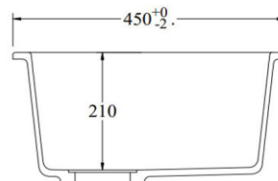

500w x 400h x 210d (mm), approx 36L bowl

Stain resistant

Sound insulated

Note: Can be either installed via top mount or undermount installation