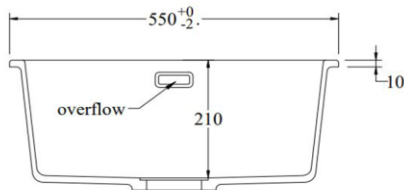

500w x 400h x 210d (mm), approx 36L bowl

Stain resistant

Sound insulated

Note: Can be either installed via top mount or undermount installation