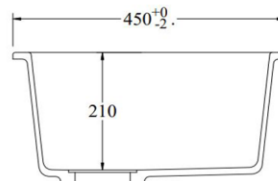

500w x 400h x 210d (mm), approx 36L bowl

Stain resistant

Sound insulated

Note: Can be either installed via top mount or undermount installation

CARE AND USE

Aura Sinks & Accessories

All finishes are smooth, abrasion resistant, corrosion resistant, fade-proof and easy to clean. All finishes are super hard wearing surfaces that won't chip, peel or tarnish with normal use. All surfaces should be regularly wiped clean with non scouring, neutral wash solutions.