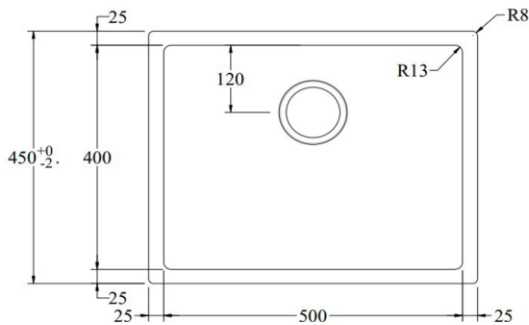

500w x 400h x 210d (mm), approx 36L bowl

Stain resistant

Sound insulated

Note: Can be either installed via top mount or undermount installation

CARE AND USE

Aura Sinks & Accessories

All finishes are smooth, abrasion resistant, corrosion resistant, fade-proof and easy to clean. All finishes are super hard wearing surfaces that won't chip, peel or tarnish with normal use. All surfaces should be regularly wiped clean with non scouring, neutral wash solutions.