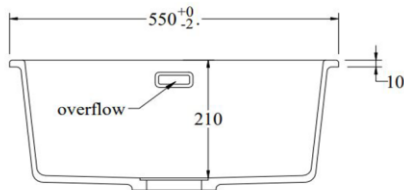

Aura Granite 500mm Single Kitchen Sink

GA54MW

Aura Granite 500mm Single Kitchen Sink Matte White

Single kitchen sink insert in a matte white finish engineered stone quartz

Waste and overflow kit in brushed stainless included, colour upgrade option available in matte black, gun metal, brushed brass and brushed copper

500w x 400h x 210d (mm), approx 36L bowl

Stain resistant

Sound insulated

Note: Can be either installed via top mount or undermount installation

CARE AND USE

Aura Sinks & Accessories

All finishes are smooth, abrasion resistant, corrosion resistant, fade-proof and easy to clean. All finishes are super hard wearing surfaces that won't chip, peel or tarnish with normal use. All surfaces should be regularly wiped clean with non scouring, neutral wash solutions.

LIMITED PRODUCT WARRANTIES

To be read in conjunction with and subject to all terms and conditions contained in the Waterware 'Producer Statement' available on-line (<http://www.waterware.co.nz/media-downloads>) From date of purchase, Waterware Services warrants products from the following categories to be free from manufacturing defect subject to exclusions (if applicable):

Category	Domestic Installations	Commercial Installations	Exclusions	Wels
Aura Sinks	2 years parts/labour + 8 years parts only	1 year parts and labour + 1 year parts only	None	Not required