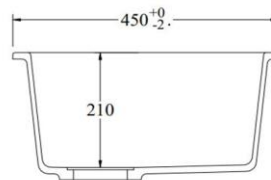

600w x 400h x 210d (mm), approx 42L bowl

Stain resistant

Sound insulated

Note: Can be either installed via top mount or undermount installation

CARE AND USE

Aura Sinks & Accessories

All finishes are smooth, abrasion resistant, corrosion resistant, fade-proof and easy to clean. All finishes are super hard wearing surfaces that won't chip, peel or tarnish with normal use. All surfaces should be regularly wiped clean with non scouring, neutral wash solutions.