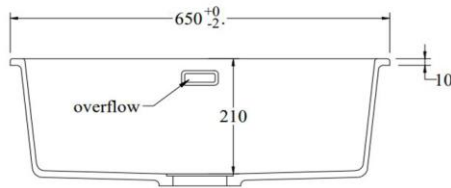

600w x 400h x 210d (mm), approx 42L bowl

Stain resistant

Sound insulated

Note: Can be either installed via top mount or undermount installation

CARE AND USE

Aura Sinks & Accessories

All finishes are smooth, abrasion resistant, corrosion resistant, fade-proof and easy to clean. All finishes are super hard wearing surfaces that won't chip, peel or tarnish with normal use. All surfaces should be regularly wiped clean with non scouring, neutral wash solutions.