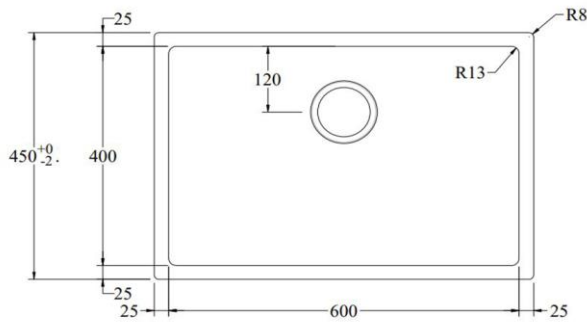

600w x 400h x 210d (mm), approx 42L bowl

Stain resistant

Sound insulated

Note: Can be either installed via top mount or undermount installation

CARE AND USE

Aura Sinks & Accessories

All finishes are smooth, abrasion resistant, corrosion resistant, fade-proof and easy to clean. All finishes are super hard wearing surfaces that won't chip, peel or tarnish with normal use. All surfaces should be regularly wiped clean with non scouring, neutral wash solutions.