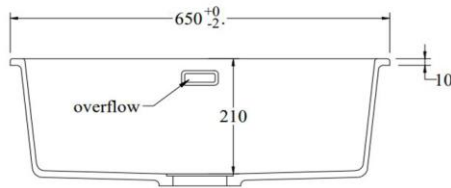

600w x 400h x 210d (mm), approx 42L bowl

Stain resistant

Sound insulated

Note: Can be either installed via top mount or undermount installation