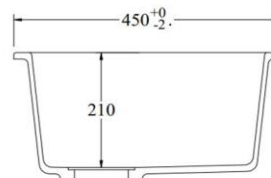

600w x 400h x 210d (mm), approx 42L bowl

Stain resistant

Sound insulated

Note: Can be either installed via top mount or undermount installation