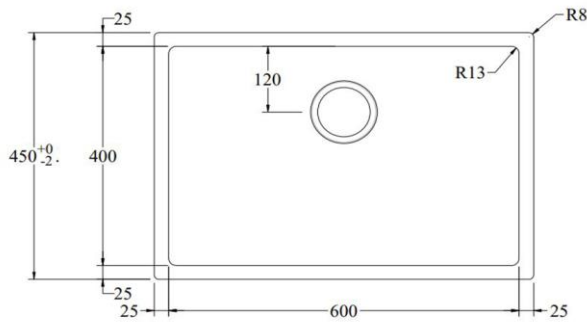

600w x 400h x 210d (mm), approx 42L bowl

Stain resistant

Sound insulated

Note: Can be either installed via top mount or undermount installation