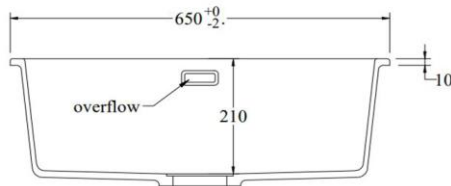

600w x 400h x 210d (mm), approx 42L bowl

Stain resistant

Sound insulated

Note: Can be either installed via top mount or undermount installation

CARE AND USE

Aura Sinks & Accessories

All finishes are smooth, abrasion resistant, corrosion resistant, fade-proof and easy to clean. All finishes are super hard wearing surfaces that won't chip, peel or tarnish with normal use. All surfaces should be regularly wiped clean with non scouring, neutral wash solutions.