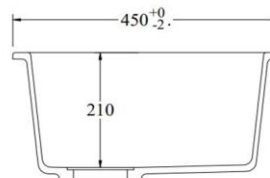

600w x 400h x 210d (mm), approx 42L bowl

Stain resistant

Sound insulated

Note: Can be either installed via top mount or undermount installation

CARE AND USE

Aura Sinks & Accessories

All finishes are smooth, abrasion resistant, corrosion resistant, fade-proof and easy to clean. All finishes are super hard wearing surfaces that won't chip, peel or tarnish with normal use. All surfaces should be regularly wiped clean with non scouring, neutral wash solutions.