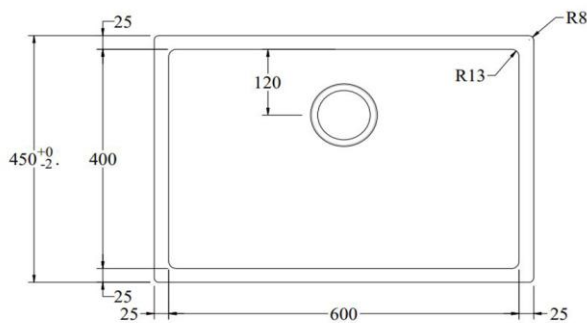

Aura Granite 600mm Single Kitchen Sink

GA64MW

Aura Granite 600mm Single Kitchen Sink Matte White

Single kitchen sink insert in a matte white finish engineered stone quartz

Waste and overflow kit in brushed stainless included, colour upgrade option available in matte black, gun metal, brushed brass and brushed copper

600w x 400h x 210d (mm), approx 42L bowl

Stain resistant

Sound insulated

Note: Can be either installed via top mount or undermount installation

CARE AND USE

Aura Sinks & Accessories

All finishes are smooth, abrasion resistant, corrosion resistant, fade-proof and easy to clean. All finishes are super hard wearing surfaces that won't chip, peel or tarnish with normal use. All surfaces should be regularly wiped clean with non scouring, neutral wash solutions.

LIMITED PRODUCT WARRANTIES

To be read in conjunction with and subject to all terms and conditions contained in the Waterware 'Producer Statement' available on-line (<http://www.waterware.co.nz/media-downloads>) From date of purchase, Waterware Services warrants products from the following categories to be free from manufacturing defect subject to exclusions (if applicable):

Category	Domestic Installations	Commercial Installations	Exclusions	Wels
Aura Sinks	2 years parts/labour + 8 years parts only	1 year parts and labour + 1 year parts only	None	Not required