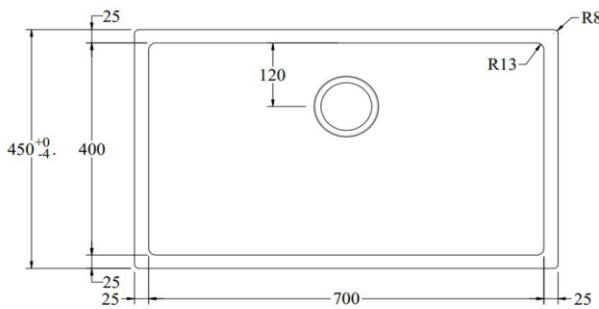

700w x 400h x 210d (mm), approx 50L bowl

Stain resistant

Sound insulated

Note: Can be either installed via top mount or undermount installation