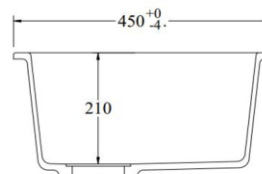

700w x 400h x 210d (mm), approx 50L bowl

Stain resistant

Sound insulated

Note: Can be either installed via top mount or undermount installation