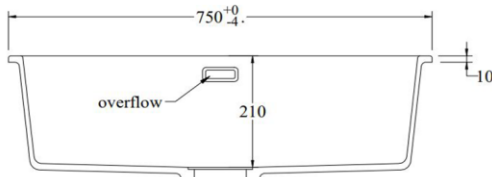

# Aura Granite 700mm Single Kitchen Sink

GA74CHA

Aura Granite 700mm Single Kitchen Sink Charcoal

Single kitchen sink insert in a charcoal finish engineered stone quartz

Waste and overflow kit in brushed stainless included, colour upgrade option available in matte black, gun metal, brushed brass and brushed copper

700w x 400h x 210d (mm), approx 50L bowl

Stain resistant

Sound insulated

Note: Can be either installed via top mount or undermount installation