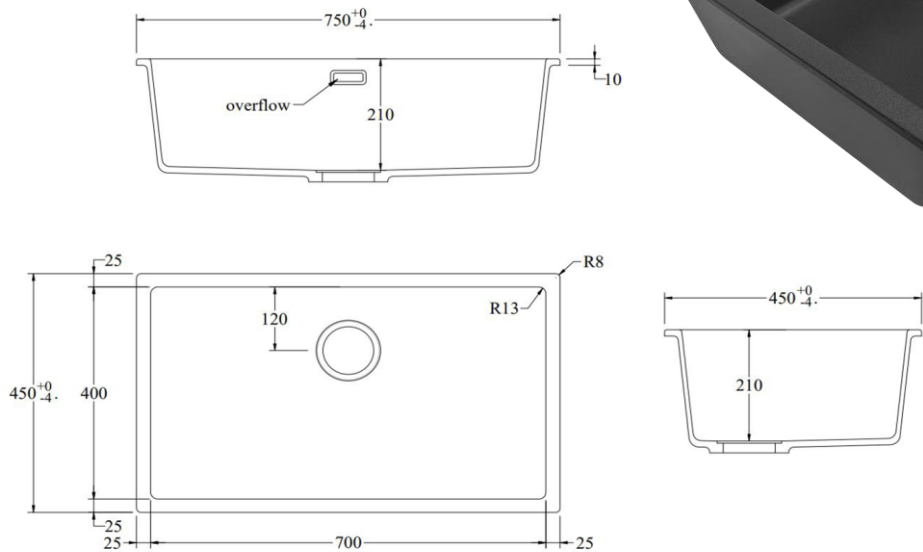

700w x 400h x 210d (mm), approx 50L bowl

Stain resistant

Sound insulated

Note: Can be either installed via top mount or undermount installation

CARE AND USE

Aura Sinks & Accessories

All finishes are smooth, abrasion resistant, corrosion resistant, fade-proof and easy to clean. All finishes are super hard wearing surfaces that won't chip, peel or tarnish with normal use. All surfaces should be regularly wiped clean with non scouring, neutral wash solutions.