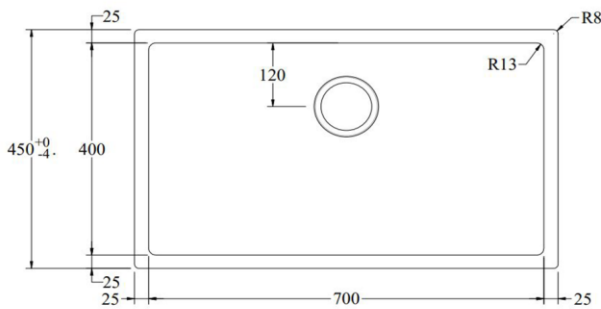

700w x 400h x 210d (mm), approx 50L bowl

Stain resistant

Sound insulated

Note: Can be either installed via top mount or undermount installation