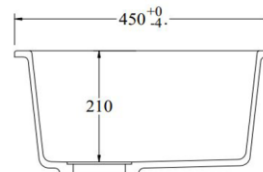

700w x 400h x 210d (mm), approx 50L bowl

Stain resistant

Sound insulated

Note: Can be either installed via top mount or undermount installation