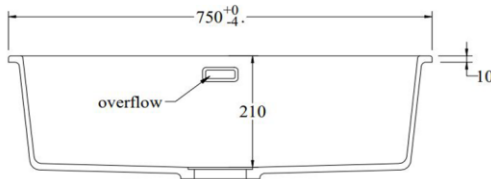

700w x 400h x 210d (mm), approx 50L bowl

Stain resistant

Sound insulated

Note: Can be either installed via top mount or undermount installation