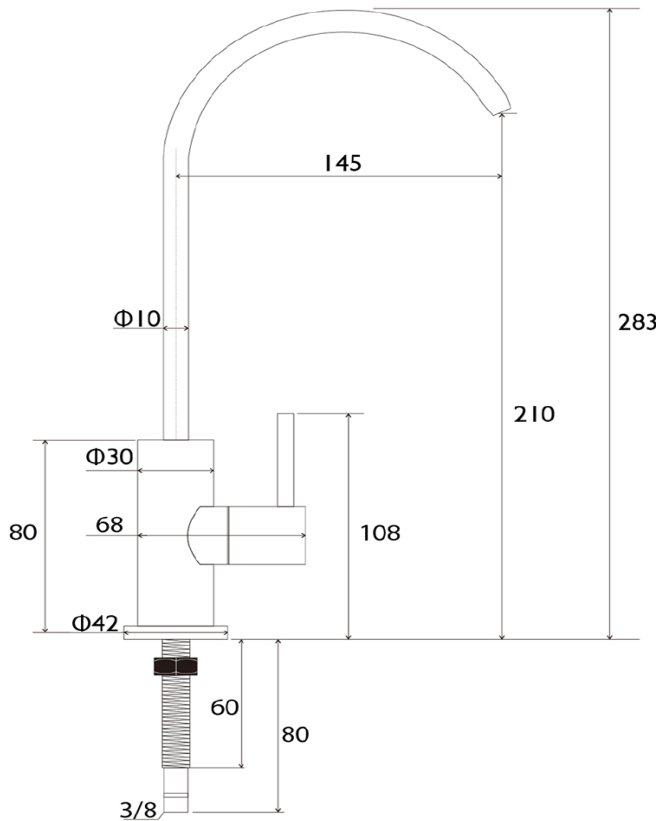

Filter Tap Brushed Brass

AFT-BB

Aspen Filter Tap Brushed Brass

Aspen filter tap with swivel spout

This product is the tap only and does not include the filter set.

Refer to the "AFTKIT" code products which include the tap and filter set

210mm aerator height x 145mm reach

Mains pressure only

Recommended working pressure 200 – 500kPa (balanced)

CARE AND USE

Filter Taps

Tapware surfaces need to be cleaned regularly with a soft damp micro-fibre cloth using water mixed with a mild liquid detergent only, then wiped dry with a soft micro-fibre cloth to avoid water spots.