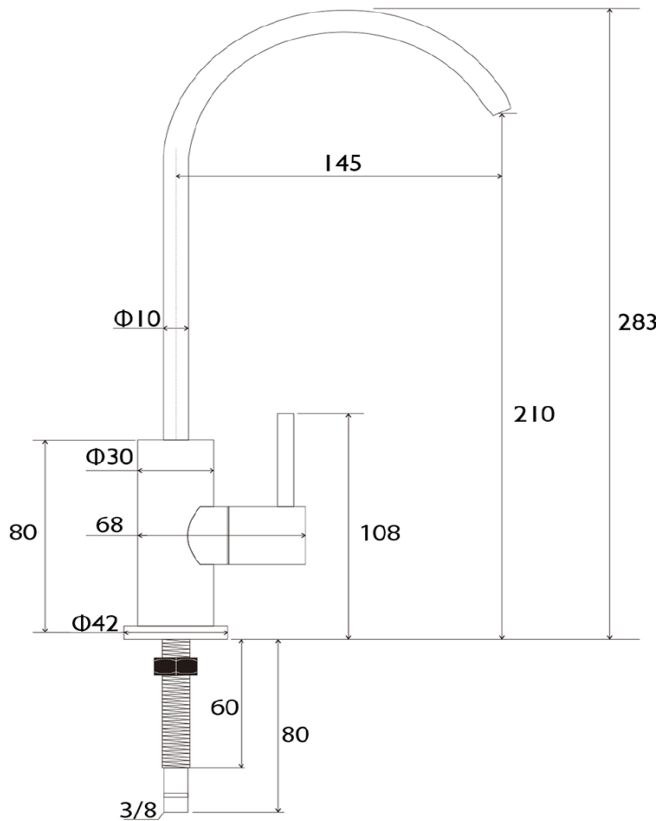

## Filter Tap Brushed Copper

AFT-BC

Aspen Filter Tap Brushed Copper

Aspen filter tap with swivel spout

This product is the tap only and does not include the filter set.

Refer to the "AFTKIT" code products which include the tap and filter set

210mm aerator height x 145mm reach

Mains pressure only

Recommended working pressure 200 – 500kPa (balanced)