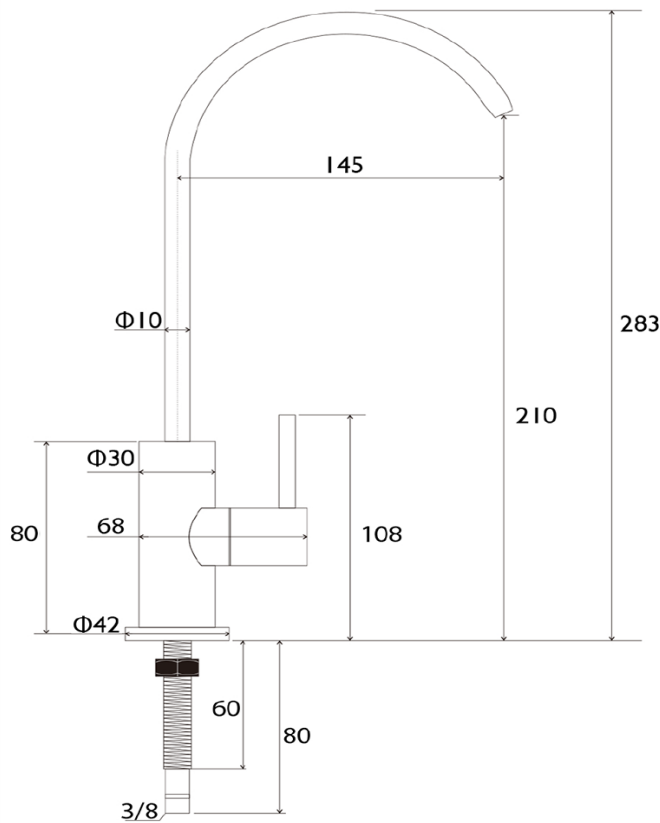

## Filter Tap Brushed Nickel

AFT-BN

Aspen Filter Tap Brushed Nickel

Aspen filter tap with swivel spout

This product is the tap only and does not include the filter set.

Refer to the "AFTKIT" code products which include the tap and filter set

210mm aerator height x 145mm reach

Mains pressure only

Recommended working pressure 200 – 500kPa (balanced)