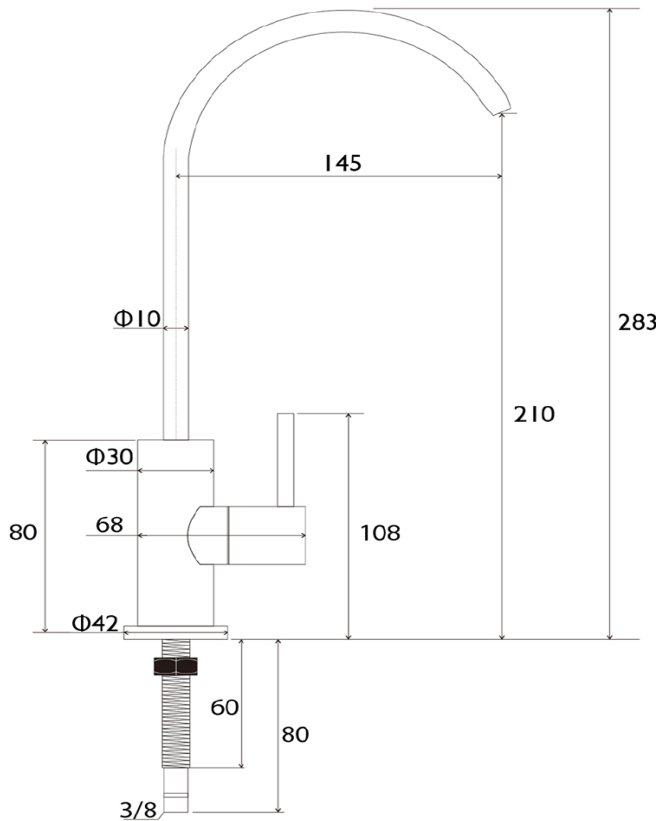

## Filter Tap Chrome

AFT-CH

Aspen Filter Tap Chrome

Aspen filter tap with swivel spout

This product is the tap only and does not include the filter set.

Refer to the "AFTKIT" code products which include the tap and filter set

210mm aerator height x 145mm reach

Mains pressure only

Recommended working pressure 200 – 500kPa (balanced)