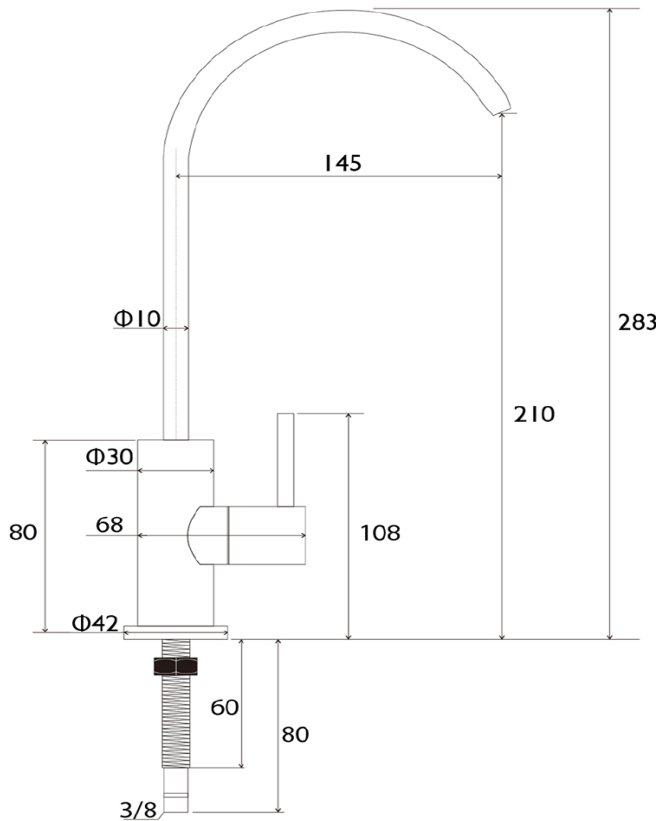

Filter Tap Gun Metal

AFT-GM

Aspen Filter Tap Gun Metal

Aspen filter tap with swivel spout

This product is the tap only and does not include the filter set.

Refer to the "AFTKIT" code products which include the tap and filter set

210mm aerator height x 145mm reach

Mains pressure only

Recommended working pressure 200 – 500kPa (balanced)

CARE AND USE

Filter Taps

Tapware surfaces need to be cleaned regularly with a soft damp micro-fibre cloth using water mixed with a mild liquid detergent only, then wiped dry with a soft micro-fibre cloth to avoid water spots.