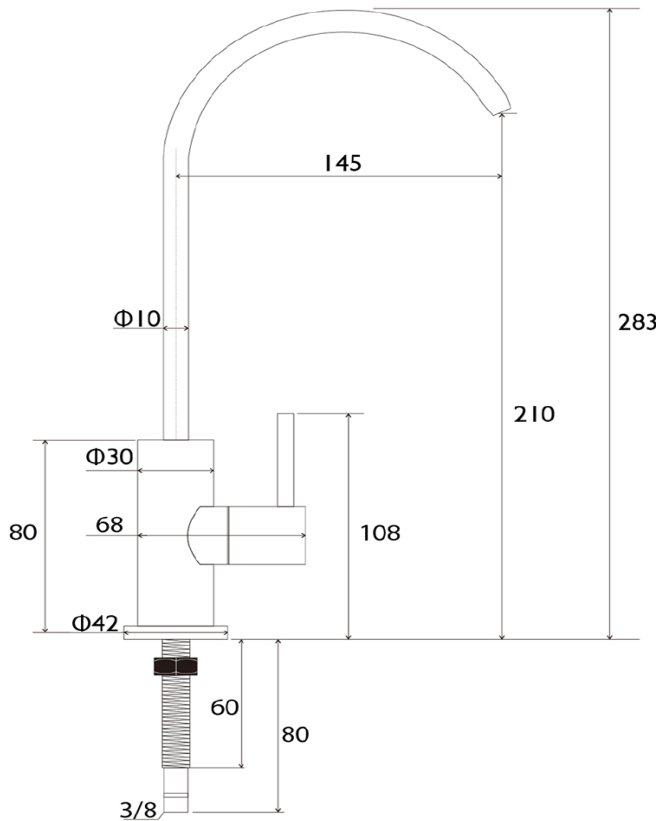

Filter Tap Matte Black

AFT-MB

Aspen Filter Tap Matte Black

Aspen filter tap with swivel spout

This product is the tap only and does not include the filter set.

Refer to the "AFTKIT" code products which include the tap and filter set

210mm aerator height x 145mm reach

Mains pressure only

Recommended working pressure 200 – 500kPa (balanced)

CARE AND USE

Filter Taps

Tapware surfaces need to be cleaned regularly with a soft damp micro-fibre cloth using water mixed with a mild liquid detergent only, then wiped dry with a soft micro-fibre cloth to avoid water spots.