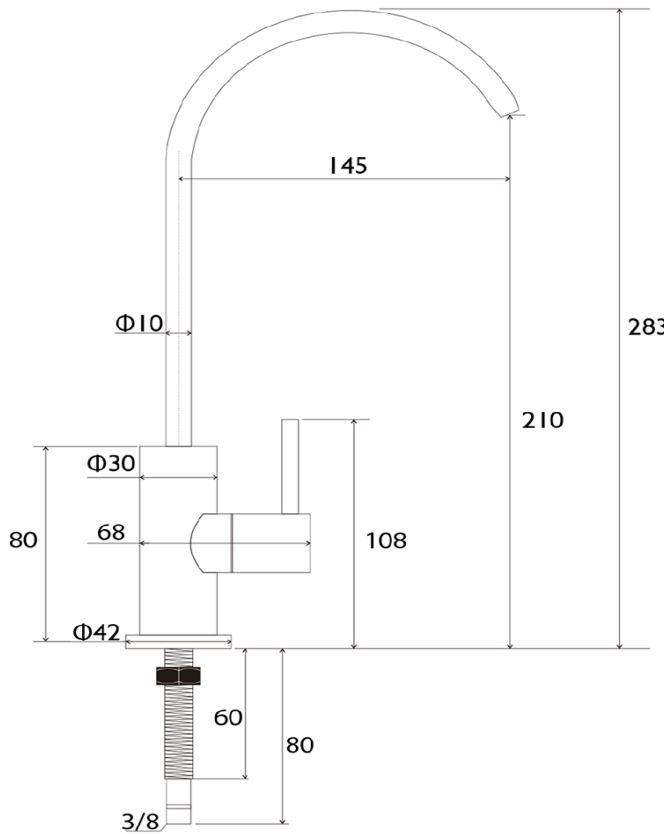

Filter Tap with Under Bench Filter Set Brushed Brass

AFTKITBB

Aspen Filter Tap with Under Bench Filter Set Brushed Brass

Aspen filter tap with under bench filter and swivel spout
The included filter set is quick and easy to install while remaining compact so it doesn't take up too much space under the bench
210mm aerator height x 145mm reach
Mains pressure only
Recommended working pressure 200 – 500kPa (balanced)