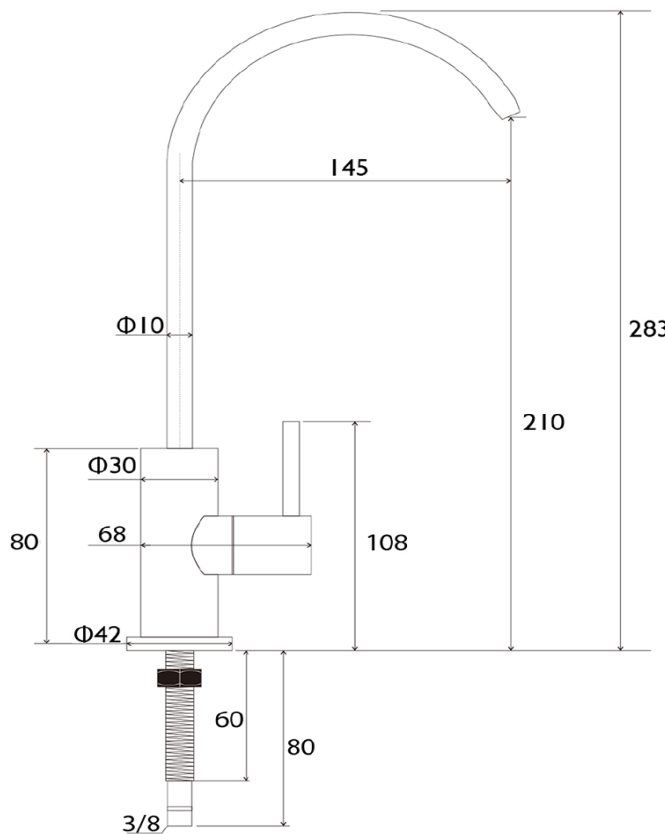

Filter Tap with Under Bench Filter Set Brushed Copper

AFTKITBC

Aspen Filter Tap with Under Bench Filter Set Brushed Copper

Aspen filter tap with under bench filter and swivel spout

The included filter set is quick and easy to install while remaining compact so it doesn't take up too much space under the bench

210mm aerator height x 145mm reach

Mains pressure only

Recommended working pressure 200 – 500kPa (balanced)

CARE AND USE

Filter Taps

Tapware surfaces need to be cleaned regularly with a soft damp micro-fibre cloth using water mixed with a mild liquid detergent only, then wiped dry with a soft micro-fibre cloth to avoid water spots.