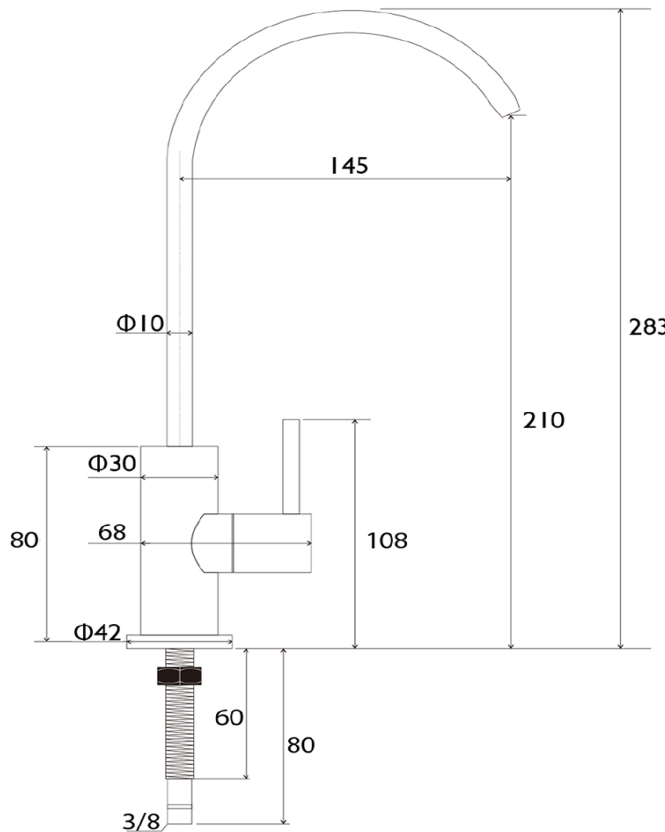

Filter Tap with Under Bench Filter Set Brushed Nickel

AFTKITBN

Aspen Filter Tap with Under Bench Filter Set Brushed Nickel

Aspen filter tap with under bench filter and swivel spout
The included filter set is quick and easy to install while remaining compact so it doesn't take up too much space under the bench
210mm aerator height x 145mm reach
Mains pressure only
Recommended working pressure 200 – 500kPa (balanced)