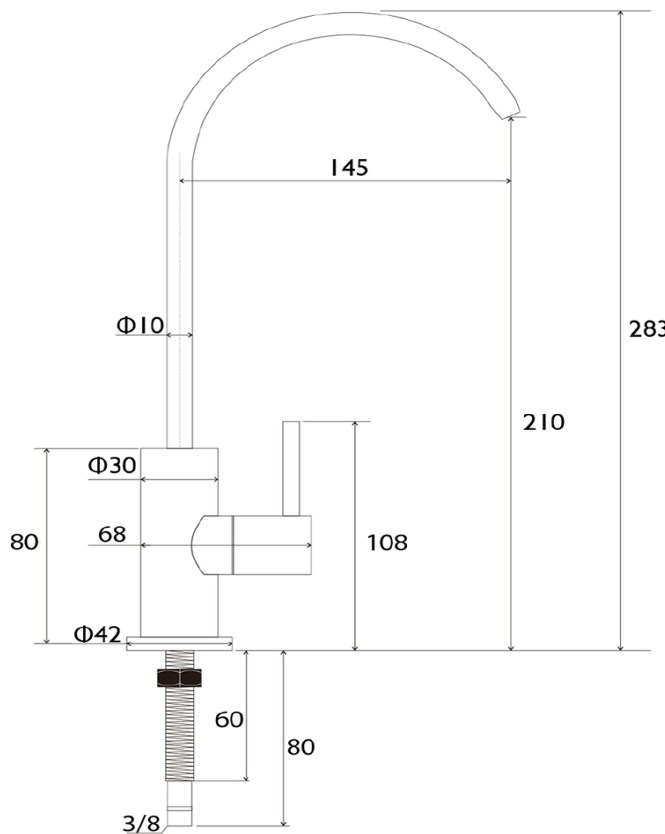

Filter Tap with Under Bench Filter Set Chrome

AFTKITCP

Aspen Filter Tap with Under Bench Filter Set Chrome

Aspen filter tap with under bench filter and swivel spout

The included filter set is quick and easy to install while remaining compact so it doesn't take up too much space under the bench

210mm aerator height x 145mm reach

Mains pressure only

Recommended working pressure 200 – 500kPa (balanced)

CARE AND USE

Filter Taps

Tapware surfaces need to be cleaned regularly with a soft damp micro-fibre cloth using water mixed with a mild liquid detergent only, then wiped dry with a soft micro-fibre cloth to avoid water spots.