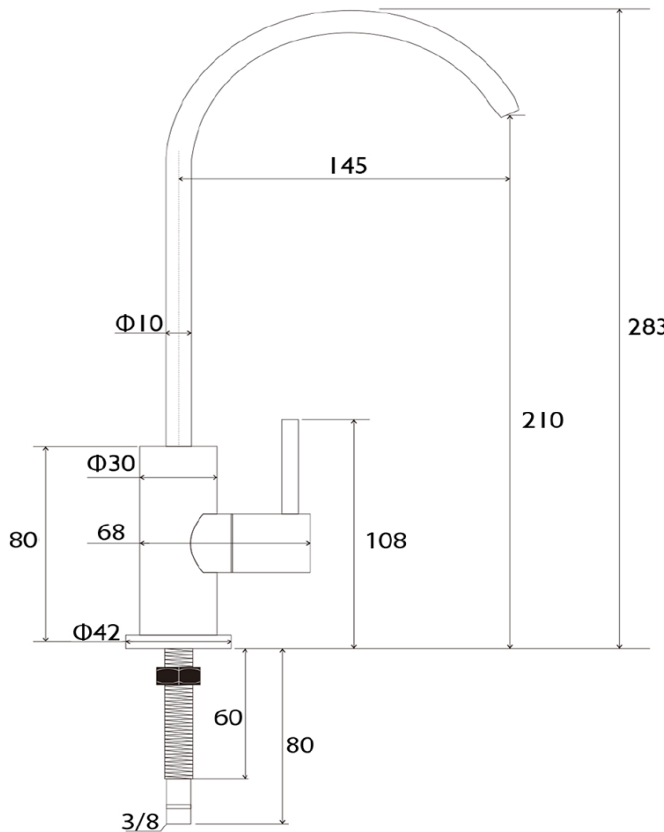

210mm aerator height x 145mm reach

Mains pressure only

Recommended working pressure 200 – 500kPa (balanced)