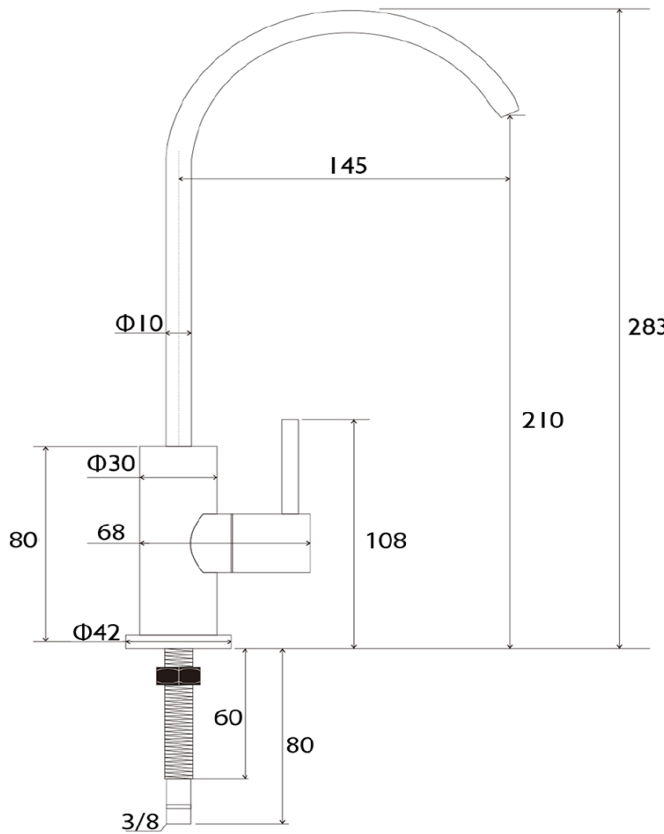

# Filter Tap with Under Bench Filter Set Matte Black

AFTKITMB

Aspen Filter Tap with Under Bench Filter Set Matte Black

Aspen filter tap with under bench filter and swivel spout  
 The included filter set is quick and easy to install while remaining compact so it doesn't take up too much space under the bench  
 210mm aerator height x 145mm reach  
 Mains pressure only  
 Recommended working pressure 200 – 500kPa (balanced)