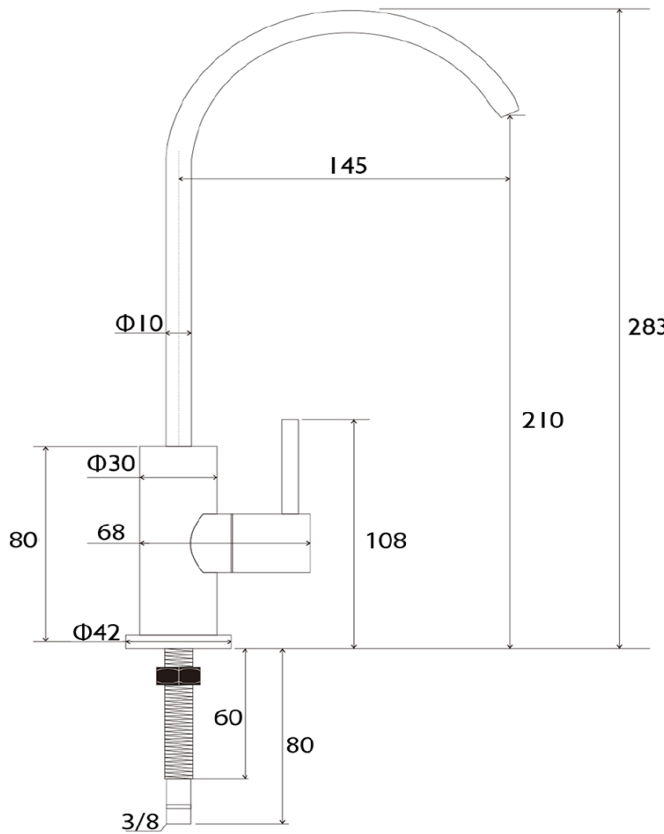

Filter Tap with Under Bench Filter Set Matte White

AFTKITMW

Aspen Filter Tap with Under Bench Filter Set Matte White

Aspen filter tap with under bench filter and swivel spout
 The included filter set is quick and easy to install while remaining compact so it doesn't take up too much space under the bench
 210mm aerator height x 145mm reach
 Mains pressure only
 Recommended working pressure 200 – 500kPa (balanced)