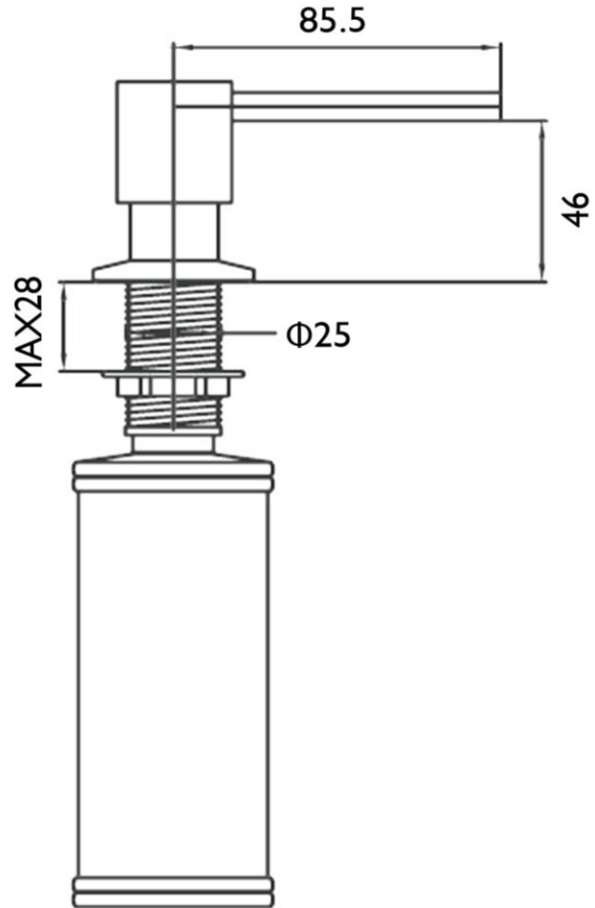

In-Bench Soap Dispenser

ASD-BN

Aspen In-Bench Soap Dispenser Brushed Nickel

Aspen in-bench soap dispenser finished in brushed nickel
 Soap reservoir mounted below bench surface for a compact and clean look
 46mm height, 85.5mm reach