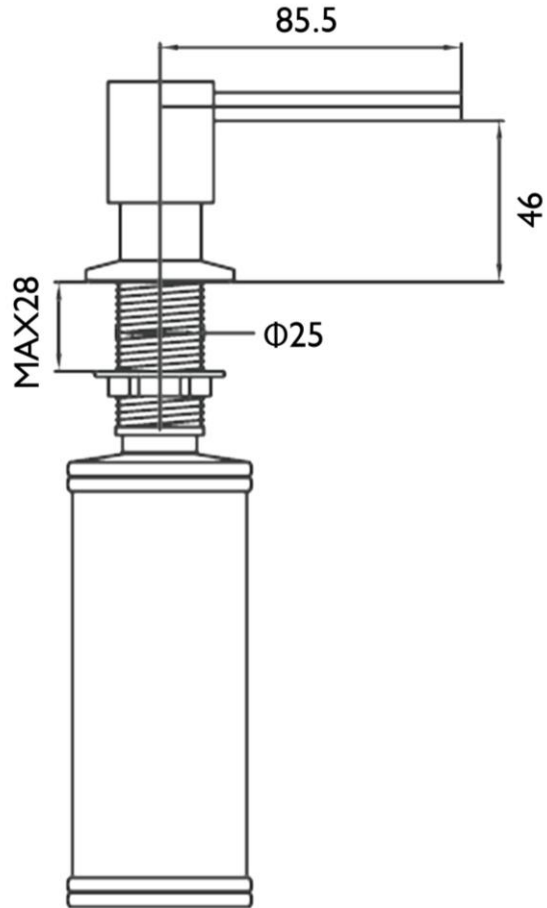

In-Bench Soap Dispenser

ASD-CH

Aspen In-Bench Soap Dispenser Chrome

Aspen in-bench soap dispenser finished in chrome

Soap reservoir mounted below bench surface for a compact and clean look

46mm height, 85.5mm reach