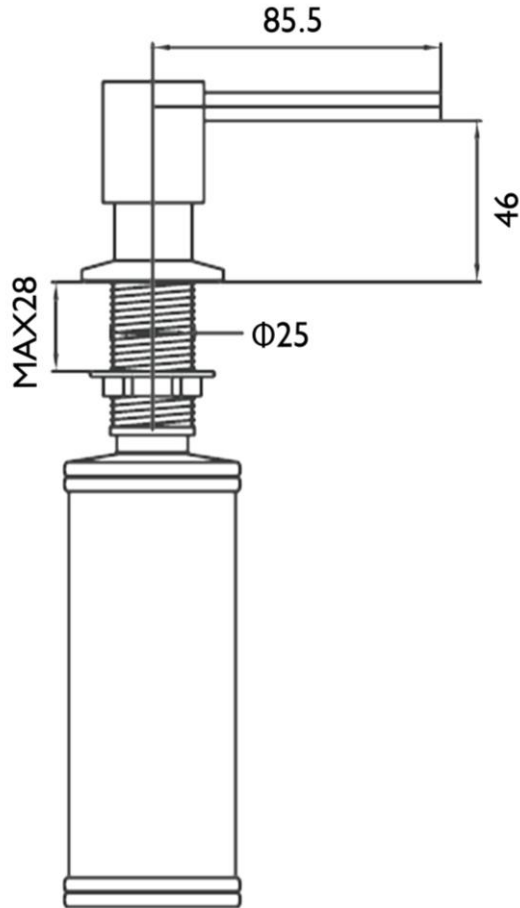

In-Bench Soap Dispenser

ASD-MB

Aspen In-Bench Soap Dispenser Matte Black

Aspen in-bench soap dispenser finished in matte black
 Soap reservoir mounted below bench surface for a compact and clean look
 46mm height, 85.5mm reach