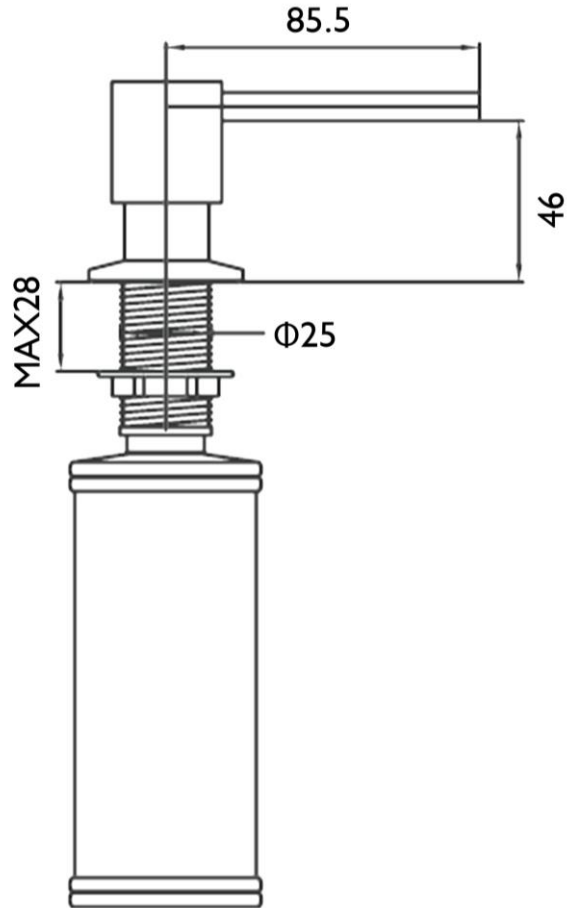

## In-Bench Soap Dispenser

ASD-MW

Aspen In-Bench Soap Dispenser Matte White

Aspen in-bench soap dispenser finished in matte white  
 Soap reservoir mounted below bench surface for a compact and clean look  
 46mm height, 85.5mm reach