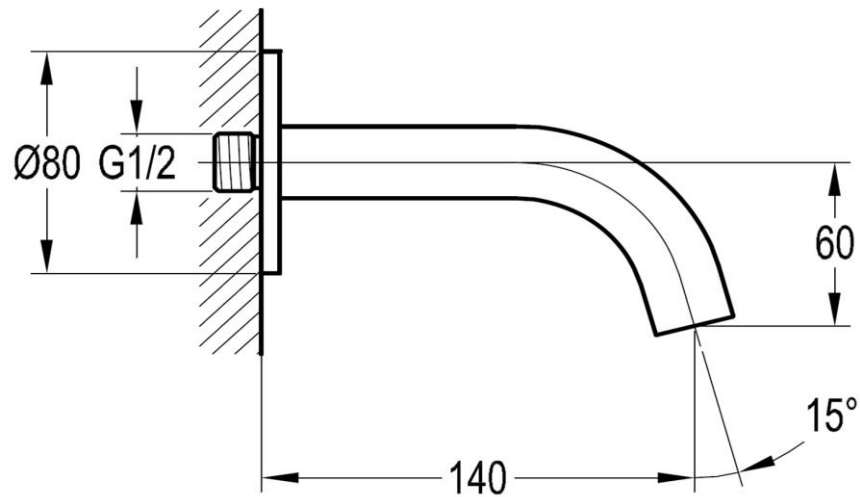

Wall Mounted Bath Spout

FLOVA®

FWE08-140

Elisa Wall Mounted Short Bath Spout Chrome

Wall mounted short bath spout
140mm reach and 15mm male connection
Mains pressure only

Note: A separate aerator is supplied in the box if the installation requires a higher or lower flow rate. Please use the aerator key supplied to remove the existing aerator and replace it with the additional aerator, then test if the flow rate suits the installation.