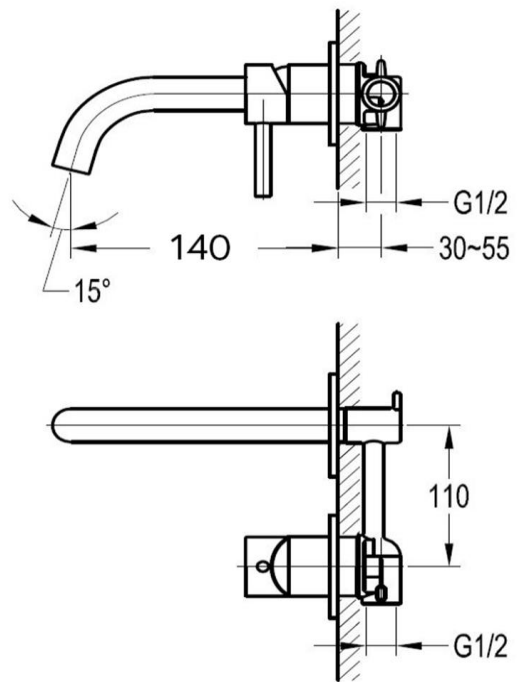

Wall Mounted Basin Mixer

FLOVA®

FWE8286-140

Elisa Wall Mounted Basin Mixer with Short Spout Chrome

Wall mounted basin mixer and short spout for vessel basin installations in a chrome finish

140mm reach

Mains pressure only

Recommended working pressure 200 – 500kPa (balanced)

Sedal ceramic disc cartridge (Made in Spain)

Note: A separate aerator is supplied in the box if the installation requires a higher or lower flow rate. Please use the aerator key supplied to remove the existing aerator and replace it with the additional aerator, then test if the flow rate suits the installation.