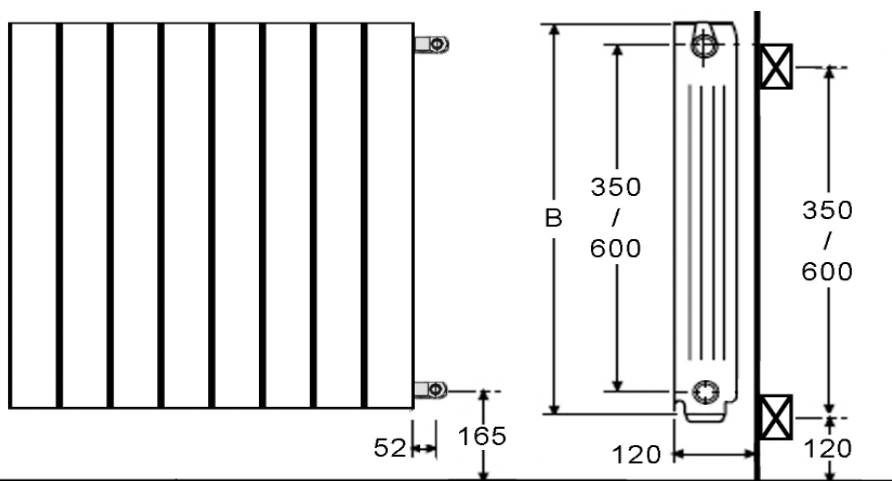

### Technical Specification

Dimensions: 600mm high x 480mm wide x 100mm deep  
Output: @ 86/75/20: 1145watts  
Max temp: 90°C  
Max pressure: 16 bar  
Colour: White RAL 9010

### Application

The Fondital Blitz Super B4 Radiator 600mm x 480mm 1145W is used in heating systems to deliver radiant heating energy and is installed mostly at point of delivery.